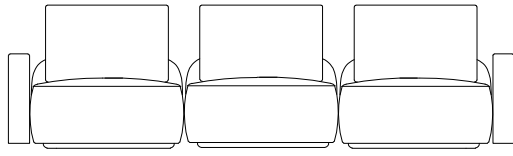

Finishes & Materials

Seat & backrest cover: Fabric or leather.

Armrests & structure: Wood or leather.

Liberti

Dimensions

Comp. A: 137"W x 42"1/2D x 34"5/8H

Comp. B: 146"7/8W x 42"1/2D x 34"5/8H

Comp. C: 122"3/8W x 42"1/2D x 34"5/8H

Comp. D: 152"W x 42"1/2D x 34"5/8H

Comp. E: 152"W x 60"1/4D x 34"5/8H

Seat Height: 17"3/8

Comp. A

137"

42"1/2

Comp. B

146"7/8

42"1/2

Liberti

Comp. C

122"3/8

42"1/2

Comp. D

152"

42"1/2