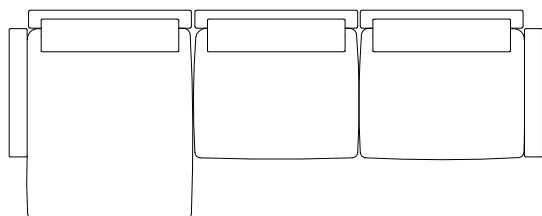

Liberti

Comp. C

122"3/8

42"1/2

Comp. D

152"

42"1/2

Comp. E

152"

60"1/4