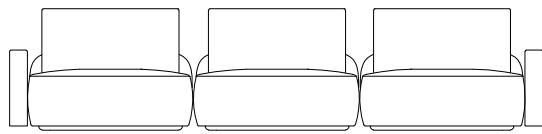

Liberti

Comp. C

122"3/8

42"1/2

Comp. D

152"

42"1/2

Comp. E

152"

60"1/4