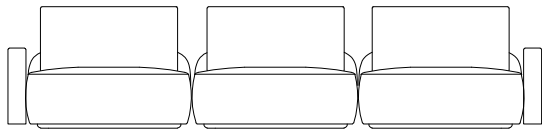

Finishes & Materials

Seat & backrest cover: Fabric or leather.

Armrests & structure: Wood or leather.

Liberti

Dimensions

Comp. A: 137"W x 42"1/2D x 34"5/8H

Comp. B: 146"7/8W x 42"1/2D x 34"5/8H

Comp. C: 122"3/8W x 42"1/2D x 34"5/8H

Comp. D: 152"W x 42"1/2D x 34"5/8H

Comp. E: 152"W x 60"1/4D x 34"5/8H

Seat Height: 17"3/8

Comp. A

137"

42"1/2

Comp. B

146"7/8

42"1/2

Liberti

Comp. C

122"3/8

42"1/2

Comp. D

152"

42"1/2