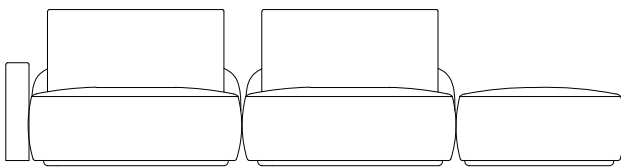

Finishes & Materials

Seat & backrest cover: Fabric or leather.

Armrests & structure: Wood or leather.

Liberti

Dimensions

Comp. A: 137"W x 42"1/2D x 34"5/8H

Comp. B: 146"7/8W x 42"1/2D x 34"5/8H

Comp. C: 122"3/8W x 42"1/2D x 34"5/8H

Comp. D: 152"W x 42"1/2D x 34"5/8H

Comp. E: 152"W x 60"1/4D x 34"5/8H

Seat Height: 17"3/8

Comp. A

137"

42"1/2

Comp. B

146"7/8