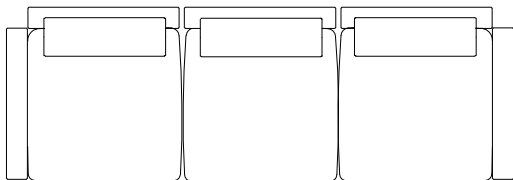

Finishes & Materials

Seat & backrest cover: Fabric or leather.

Armrests & structure: Wood or leather.

Liberti

Dimensions

Comp. A: 137"W x 42"1/2D x 34"5/8H

Comp. B: 146"7/8W x 42"1/2D x 34"5/8H

Comp. C: 122"3/8W x 42"1/2D x 34"5/8H

Comp. D: 152"W x 42"1/2D x 34"5/8H

Comp. E: 152"W x 60"1/4D x 34"5/8H

Seat Height: 17"3/8

Comp. A

137"

42"1/2

Comp. B

146"7/8

42"1/2

Liberti

Comp. C

122"3/8

42"1/2

Comp. D

152"

42"1/2