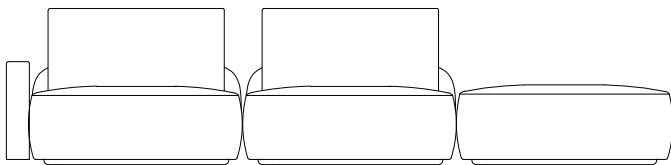

Finishes & Materials

Seat & backrest cover: Fabric or leather.

Armrests & structure: Wood or leather.

Liberti

Dimensions

Comp. A: 137"W x 42"1/2D x 34"5/8H

Comp. B: 146"7/8W x 42"1/2D x 34"5/8H

Comp. C: 122"3/8W x 42"1/2D x 34"5/8H

Comp. D: 152"W x 42"1/2D x 34"5/8H

Comp. E: 152"W x 60"1/4D x 34"5/8H

Seat Height: 17"3/8

Comp. A

137"

42"1/2

Comp. B

146"7/8

42"1/2

Liberti

Comp. C

122"3/8

42"1/2

Comp. D

152"

42"1/2