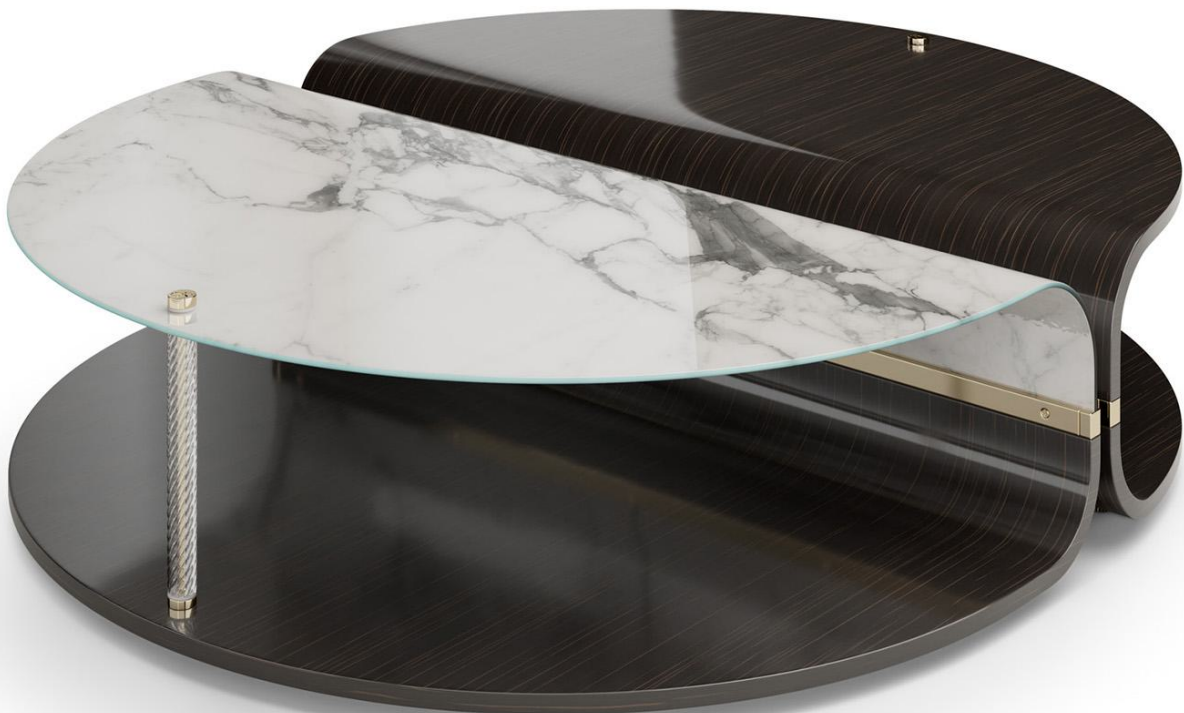

## *Description*

Redefine your living space with the Mars coffee table — a modern masterpiece that blends refined design with exceptional craftsmanship. Made in Italy, the Mars coffee table represents the finest in premium furniture design.

## *Finishes & Materials*

**Top:** Wood, lacquer or vetrite gem glass.

**Base:** Wood or lacquer.

**Base inserts:** Metal.

### Dimensions

**Size A:** 43"1/4W x 43"1/4D x 15"3/4H  
**Size B:** 43"1/4W x 59"D x 15"3/4H

**Size C:** 55"1/8W x 59"D x 15"3/4H  
**Size D:** 55"1/8W x 74"3/4D x 15"3/4H