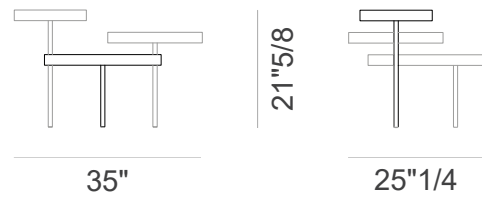

Orbital

Dimensions

Coffee Table: Ø35" x 13"3/8H

Comp. Big: 35"W x 25"1/4D x 21"5/8H

Comp. Small: 24"3/4W x 28"D x 21"5/8H

Coffee Table

Comp. Big

Comp. Small