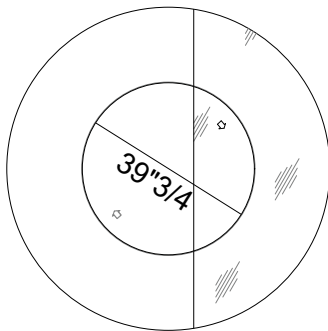

Osas

Description

The Osas is an elegant and distinctive table, with a polished Amara ebony base and a champagne-colored metal frame. A top that, thanks to the Vetríte glass plate, creates spectacular atmospheres. In the center, a functional revolving top. Made in Italy.

Finishes & Materials

Top: Vetríte & wood

Base: Metal & wood.

Osas

Dimensions

Size A: $\text{Ø}74\frac{3}{4}$ x $29\frac{1}{8}$ H

Size B: $\text{Ø}98\frac{3}{8}$ x $29\frac{1}{8}$ H

Size A

Size B