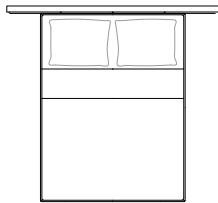

### Dimensions

**Queen Size Small:** 90"1/8W x 83"D x 71"1/4H (To fit American QUEEN size mattress: 60"1/4 x 80")

**Queen Size Large:** 134"1/4W x 83"D x 71"1/4H (To fit American QUEEN size mattress: 60"1/4 x 80")

**King Size Small:** 90"1/8W x 83"D x 71"1/4H (To fit American KING size mattress: 76"3/4 x 80")

**King Size Large:** 134"1/4W x 83"D x 71"1/4H (To fit American KING size mattress: 76"3/4 x 80")

**Queen Size Small**

90"1/8

**Queen Size Large**

134"1/4

71"1/4

83"

14"1/2

60"1/4

61"3/8

78"3/4

80"

**King Size Small**

90"1/8

**King Size Large**

134"1/4

71"1/4

83"