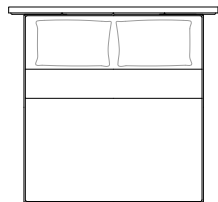

76"3/4

77"1/8

80"

81"