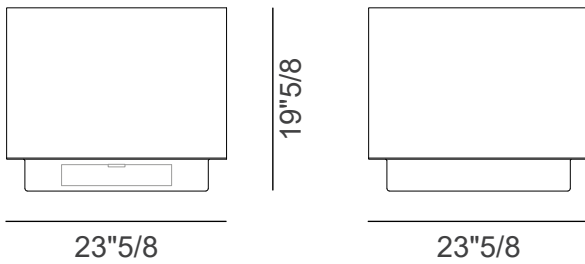

Panarea

Dimensions

Side Table: 23"5/8W x 23"5/8D x 19"5/8H

Coffee Table: 47"1/4W x 23"5/8D x 16"1/2H

Side Table