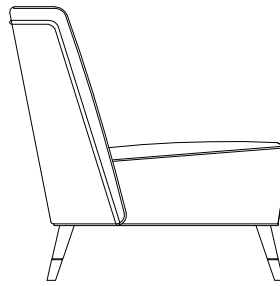

Peggy

Description

The premium Italian Peggy lounge chair with soft, clean lines which induce a good mood. Modern and particularly suitable for minimal or contemporary spaces.

Finishes & Materials

Cover: Fabric or leather.

Legs & back profile: Metal.

Peggy

Dimensions

26"W x 31"1/2D x 31"1/2H

Seat Height: 16"1/8

26"

31"1/2

16"1/8