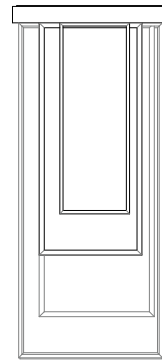

Totem

Description

The Italian Totem console is a striking embodiment of luxury design, where bold form meets refined craftsmanship. These massive, polished elements offer a powerful contrast between strength and sophistication, blending artistic boldness with architectural precision.

Finishes & Materials

Top: Wood.

Base: Wood & metal.

Totem

Dimensions

59"W x 15"D x 33"7/8H

59"

33"7/8