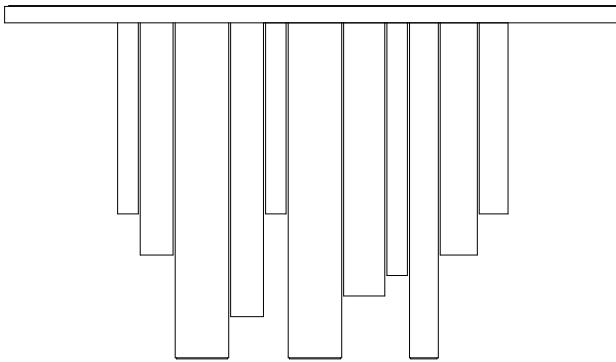

Finishes & Materials

Top: Wood.

Base: Wood & metal.

Totem

Dimensions

59"W x 15"D x 33"7/8H

59"

33"7/8