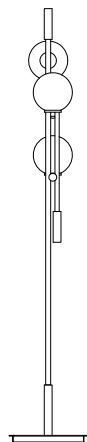

Tris

Description

The Italian Tris Murano floor lamp draws its inspiration from the timeless charm of a perfect information game, one that has likely brought joy and playful moments to many. Embracing the idea that life is more fun when you play games, this lamp translates that spirit into a sophisticated and artistic design object.

Finishes & Materials

Shade: Murano glass.
Structure: Metal.

Tris

Dimensions

Size A: 19"1/2W x 11"D x 61"H

Size B: 19"1/2W x 13"3/4D x 72"7/8H

TECHNICAL DATA

Version A

3 Max 28 Watt G9 Incl.
110V Different voltage on request
CE Certification

Version B

4 Max 28 Watt G9 Incl.
110V Different voltage on request
CE Certification

Size A

19"1/2

11"

Size B

19"1/2

13"3/4