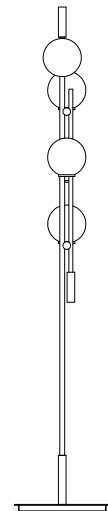

Tris

Description

The Italian Tris Murano floor lamp draws its inspiration from the timeless charm of a perfect information game, one that has likely brought joy and playful moments to many. Embracing the idea that life is more fun when you play games, this lamp translates that spirit into a sophisticated and artistic design object.

Finishes & Materials

Shade: Murano glass.
Structure: Metal.

Tris

Dimensions

Size A: 19"1/2W x 11"D x 61"H

Size B: 19"1/2W x 13"3/4D x 72"7/8H

TECHNICAL DATA

Version A

3 Max 28 Watt G9 Incl.
110V Different voltage on request
CE Certification

Version B

4 Max 28 Watt G9 Incl.
110V Different voltage on request
CE Certification

Size A

19"1/2

11"

Size B

19"1/2

13"3/4