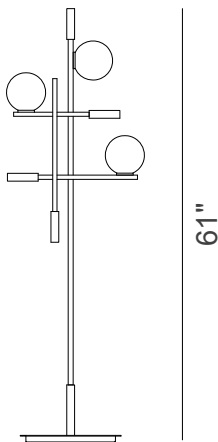

Finishes & Materials

Shade: Murano glass.
Structure: Metal.

Tris

Dimensions

Size A: 19"1/2W x 11"D x 61"H

Size B: 19"1/2W x 13"3/4D x 72"7/8H

TECHNICAL DATA

Version A

3 Max 28 Watt G9 Incl.
110V Different voltage on request
CE Certification

Version B

4 Max 28 Watt G9 Incl.
110V Different voltage on request
CE Certification

Size A

19"1/2

11"

Size B

19"1/2

13"3/4