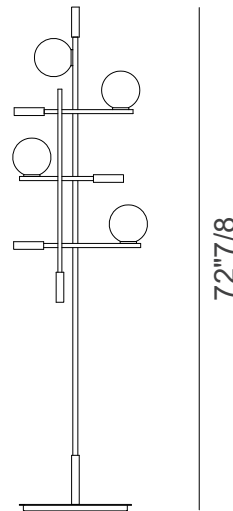

Finishes & Materials

Shade: Murano glass.
Structure: Metal.

Tris

Dimensions

Size A: 19"1/2W x 11"D x 61"H

Size B: 19"1/2W x 13"3/4D x 72"7/8H

TECHNICAL DATA

Version A

3 Max 28 Watt G9 Incl.
110V Different voltage on request
CE Certification

Version B

4 Max 28 Watt G9 Incl.
110V Different voltage on request
CE Certification

Size A

19"1/2

11"

Size B

19"1/2

13"3/4