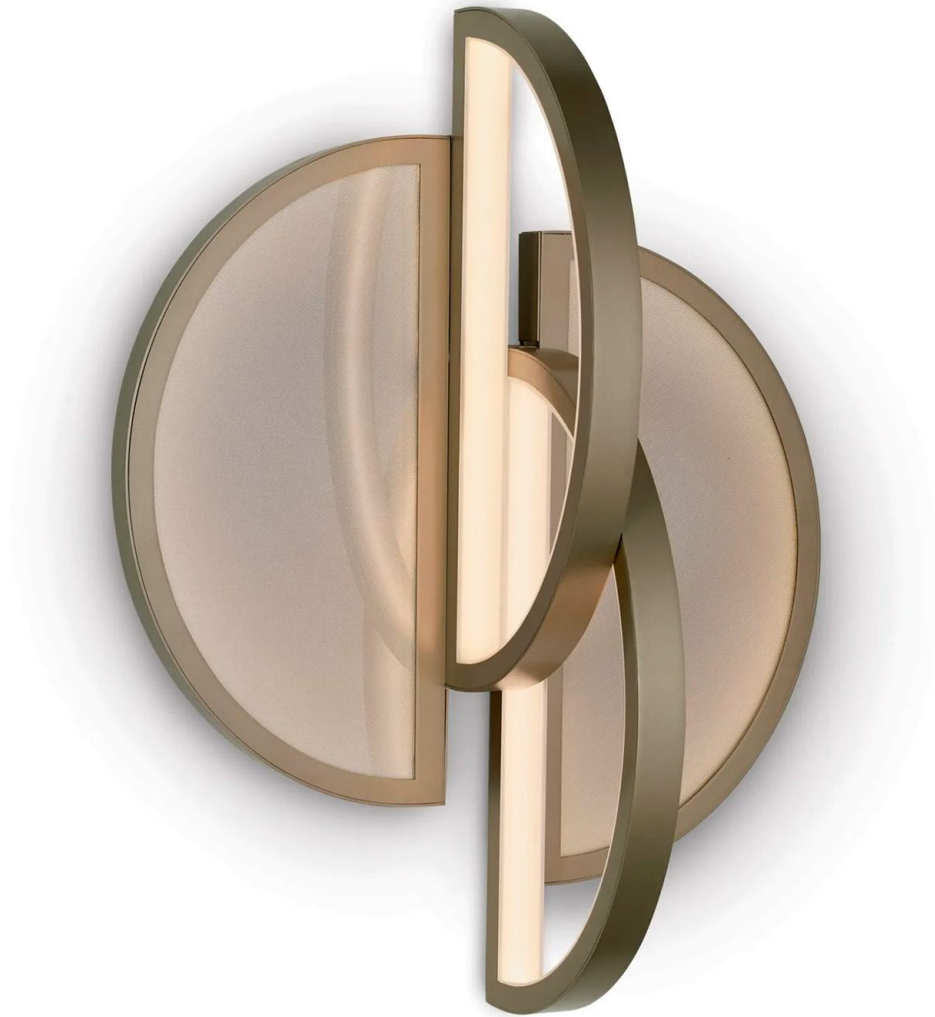

Venus

Description

The Italian Venus wall lamp is a luxurious lighting piece that combines a refined brass structure with semi-spheres in luminous backlit Vetrite glass. Designed to emit a warm, atmospheric light, it enhances the ambiance of any interior with its sophisticated presence and versatile lines.

Finishes & Materials

Structure: Metal.

Inserts: Backlit vetrite.

Venus

Dimensions

18"1/8W x 9"7/8D x 23"3/8H

TECHNICAL DATA

60 WATT STRIP LED
2700°K · 6200 LUMEN
IP 20
110V Different voltage on request
CE Certification