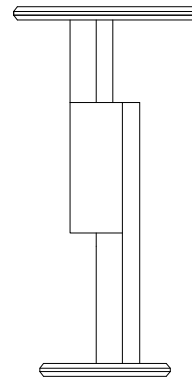

Vienna

Description

The Vienna console is a refined statement of elegance and artistry, expertly crafted to enhance the sophistication of any interior space. Made in Italy.

Rich in decorative detail, this luxurious piece features intricate mosaic embellishments that add depth, texture, and a distinctive touch of glamour.

Finishes & Materials

Top, & base inserts: Mirror
Structure: Lacquered wood.

Vienna

Dimensions

58"1/4W x 19"5/8D x 45"1/4H

58"1/4

45"1/4

19"5/8