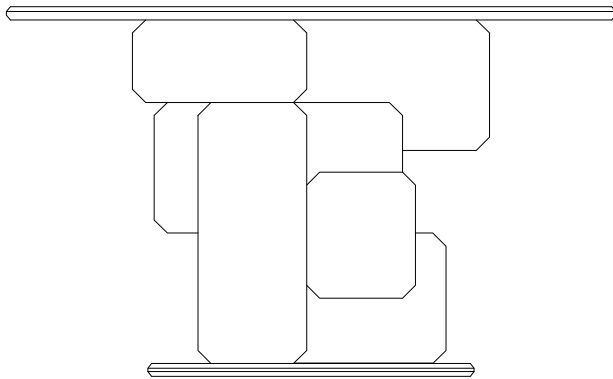

Vienna

Description

The Vienna console is a refined statement of elegance and artistry, expertly crafted to enhance the sophistication of any interior space. Made in Italy.

Rich in decorative detail, this luxurious piece features intricate mosaic embellishments that add depth, texture, and a distinctive touch of glamour.

Finishes & Materials

Top, & base inserts: Mirror
Structure: Lacquered wood.

Vienna

Dimensions

58"1/4W x 19"5/8D x 45"1/4H

58"1/4

45"1/4

19"5/8