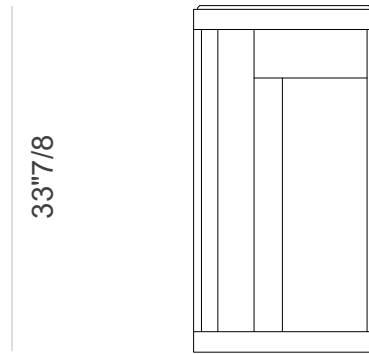

Finishes & Materials

Top: Marble.

Base: Lacquered metal.

Visconti

Dimensions

63"W x 17"3/4" x 33"7/8"H

63"

33"7/8

17"3/4