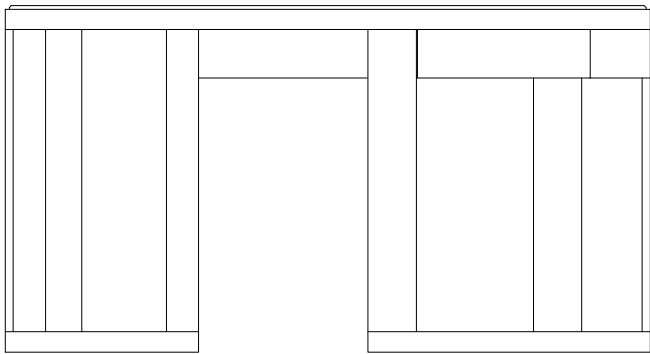

Finishes & Materials

Top: Marble.

Base: Lacquered metal.

Visconti

Dimensions

63"W x 17"3/4" x 33"7/8"H

63"

33"7/8

17"3/4