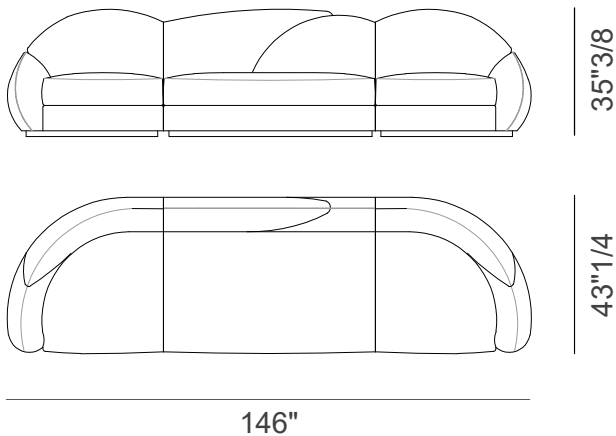

Visconti

Dimensions

Comp. A: 127"1/2W x 43"1/4D x 35"3/8H

Comp. B: 146"W x 43"1/4D x 35"3/8H

Comp. C: 165"3/4W x 43"1/4D x 35"3/8H

Comp. D: 146"W x 80"5/8D x 35"3/8H

Seat Height: 17"3/4

Comp. E: 146"W x 145"5/8D x 35"3/8H

Comp. F: 165"3/4W x 165"3/8D x 35"3/8H

Comp. G: 146"W x 145"5/8D x 35"3/8H

Comp. H: 165"3/4W x 165"3/8D x 35"3/8H

Comp. A

Comp. B