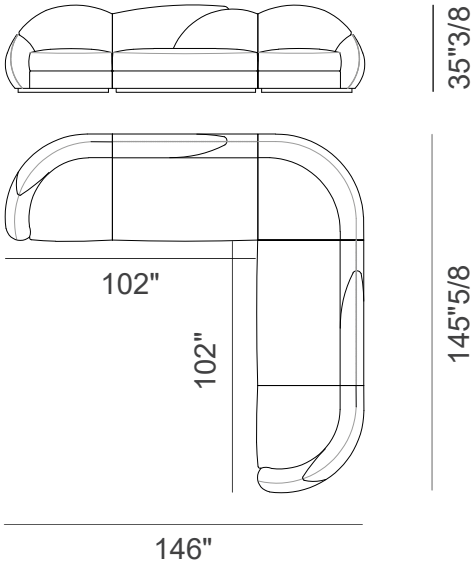

Visconti

Comp. E