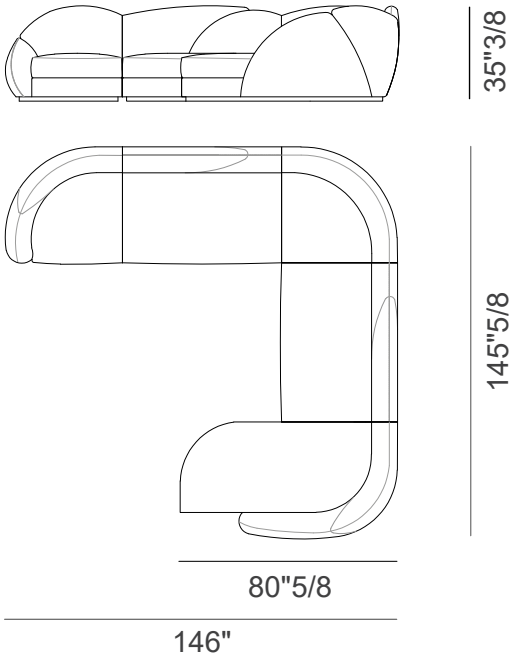

Visconti

Comp. G