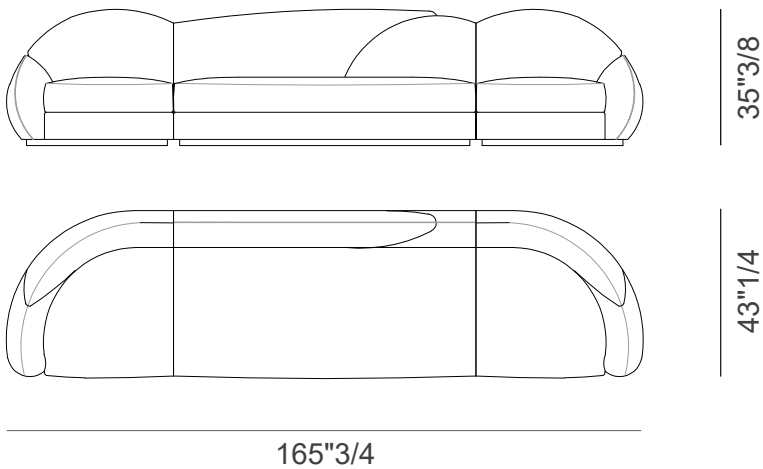

Visconti

Comp. C