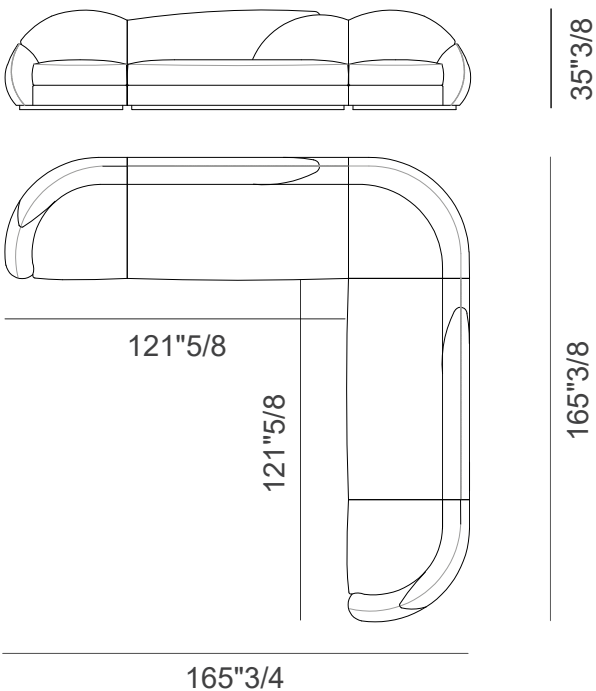

Visconti

Comp. E

Comp. F