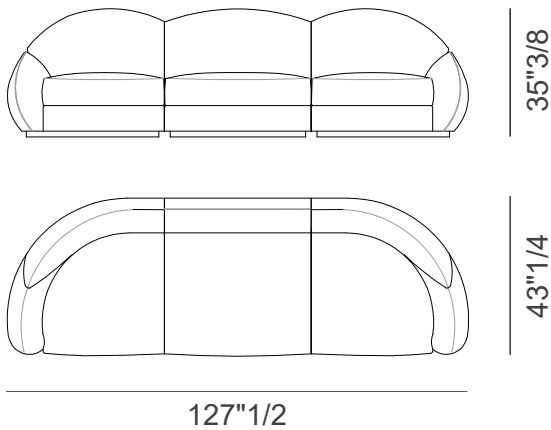

Finishes & Materials

Cover: Fabric or leather.

Base: Lacquered wood.

Visconti

Dimensions

Comp. A: 127"1/2W x 43"1/4D x 35"3/8H

Comp. B: 146"W x 43"1/4D x 35"3/8H

Comp. C: 165"3/4W x 43"1/4D x 35"3/8H

Comp. D: 146"W x 80"5/8D x 35"3/8H

Seat Height: 17"3/4

Comp. E: 146"W x 145"5/8D x 35"3/8H

Comp. F: 165"3/4W x 165"3/8D x 35"3/8H

Comp. G: 146"W x 145"5/8D x 35"3/8H

Comp. H: 165"3/4W x 165"3/8D x 35"3/8H

Comp. A