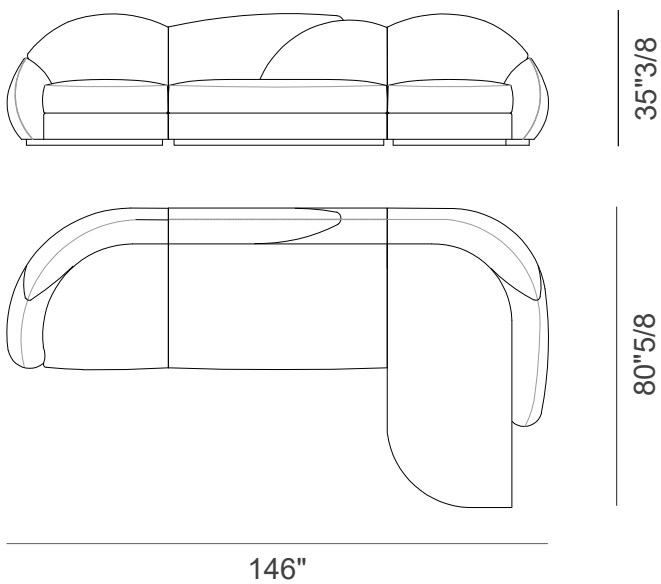

Visconti

Comp. C

Comp. D