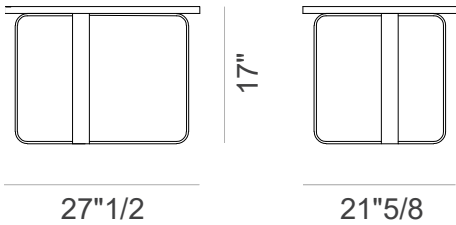

Base: Metal lacquered.

Visconti

Dimensions

Low: 27"1/2W x 21"5/8D x 18"7/8H

High: 23"5/8W x 23"5/8D x 24"3/4H

Low

High