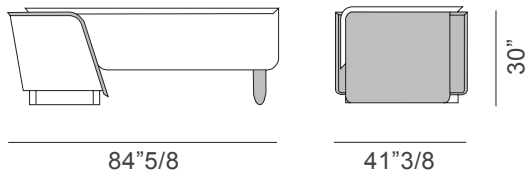

Blues

Dimensions

A: 84"5/8W x 41"3/8D x 30"H

B: 100"3/4W x 41"3/8D x 30"H

A

Desk with walnut chest of drawers and drawer fronts in leather

Desk with chest of drawers covered in leather and walnut drawer fronts