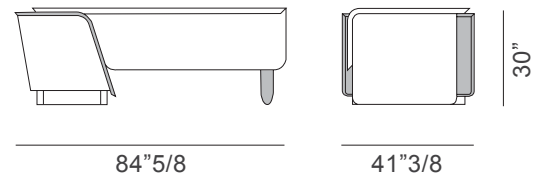

Blues

Dimensions

A: 84"5/8W x 41"3/8D x 30"H

B: 100"3/4W x 41"3/8D x 30"H

A

Desk with walnut chest of drawers and drawer fronts in leather

Desk with chest of drawers covered in leather and walnut drawer fronts