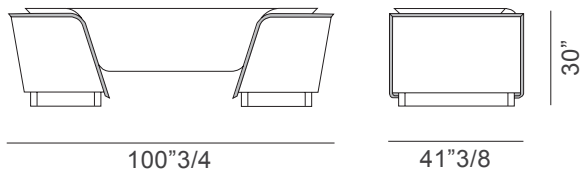

B

Presidential desk with walnut chests of drawers and drawer fronts in leather