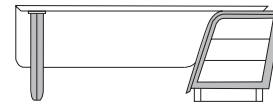

Blues

Dimensions

A: 84"5/8W x 41"3/8D x 30"H

B: 100"3/4W x 41"3/8D x 30"H

A

Desk with walnut chest of drawers and drawer fronts in leather

Desk with chest of drawers covered in leather and walnut drawer fronts