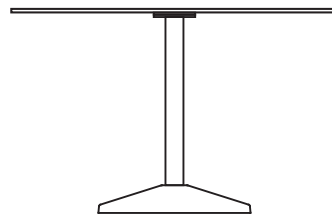

Contro Peso

Design: Ronan Bouroullec

Description

The Contro Peso high table is a statement of luxury and contemporary elegance, available in both round and oval shapes. Its top is crafted from either tempered extralight glass or a special layered glass featuring a wavy, liquid-look surface.

Finishes & Materials

Top: Glass.

Tube: Stainless Steel.

Base: Crystal.

Contro Peso

Dimensions

Size A: Ø47"1/4 x 29"1/8H

Size B: Ø51"1/8 x 29"1/8H

Size A

Ø47"1/4

29"1/8

Size B

Ø51"1/8

29"1/8

Contro Peso

Dimensions

Size C: Ø55"1/8 x 29"1/8H

Size D: Ø59" x 29"1/8H

Size C

Ø55"1/8

29"1/8

Size D

Ø59"

29"1/8