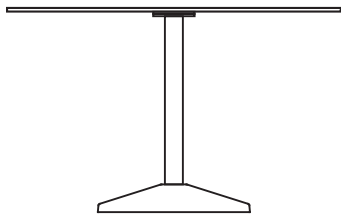

Contro Peso

Design: Ronan Bouroullec

Description

The Contro Peso high table is a statement of luxury and contemporary elegance, available in both round and oval shapes. Its top is crafted from either tempered extralight glass or a special layered glass featuring a wavy, liquid-look surface.

Finishes & Materials

Top: Glass.

Tube: Stainless Steel.

Base: Crystal.

Contro Peso

Dimensions

Size A: Ø47"1/4 x 29"1/8H

Size B: Ø51"1/8 x 29"1/8H

Size A

Ø47"1/4

29"1/8

Size B

Ø51"1/8

29"1/8

Contro Peso

Dimensions

Size C: Ø55"1/8 x 29"1/8H

Size D: Ø59" x 29"1/8H

Size C

Ø55"1/8

29"1/8

Size D

Ø59"

29"1/8