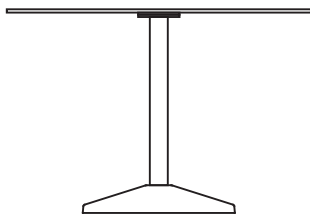

Contro Peso

Design: Ronan Bouroullec

Description

The Contro Peso high table is a statement of luxury and contemporary elegance, available in both round and oval shapes. Its top is crafted from either tempered extralight glass or a special layered glass featuring a wavy, liquid-look surface.

Finishes & Materials

Top: Glass.

Tube: Stainless Steel.

Base: Crystal.

Contro Peso

Dimensions

Size A: Ø47"1/4 x 29"1/8H

Size B: Ø51"1/8 x 29"1/8H

Size A

Ø47"1/4

29"1/8

Size B

Ø51"1/8

29"1/8

Contro Peso

Dimensions

Size C: Ø55"1/8 x 29"1/8H

Size D: Ø59" x 29"1/8H

Size C

Ø55"1/8

29"1/8

Size D

Ø59"

29"1/8