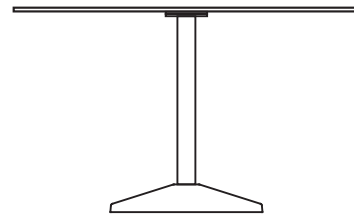

Contro Peso

Design: Ronan Bouroullec

Description

The Contro Peso high table is a statement of luxury and contemporary elegance, available in both round and oval shapes. Its top is crafted from either tempered extralight glass or a special layered glass featuring a wavy, liquid-look surface.

Finishes & Materials

Top: Glass.

Tube: Stainless Steel.

Base: Crystal.

Contro Peso

Dimensions

Size A: Ø47"1/4 x 29"1/8H

Size B: Ø51"1/8 x 29"1/8H

Size A

Ø47"1/4

29"1/8

Size B

Ø51"1/8

29"1/8

Contro Peso

Dimensions

Size C: Ø55"1/8 x 29"1/8H

Size D: Ø59" x 29"1/8H

Size C

Ø55"1/8

29"1/8

Size D

Ø59"

29"1/8