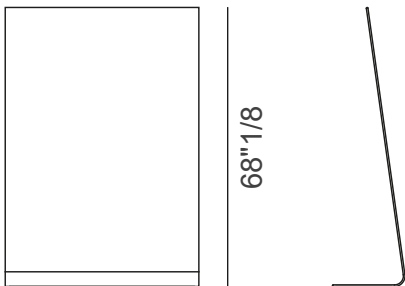

I

Design: Tokuji Yoshioka

Description

The Italian I Mirror is a striking free-standing floor mirror that embodies refined design and exceptional craftsmanship. Made from extra-clear curved glass, each piece is manually silvered to achieve a rich, luminous finish that enhances its luxurious presence.

Finishes & Materials

Structure: Extra clear glass.

I

Dimensions

Size A: 19"5/8W x 17"3/4D x 68"1/2H

Size B: 33"1/2W x 17"3/4D x 68"1/8H

Size C: 47"1/4W x 17"3/4D x 68"1/8H

Size A

19"5/8

Size B

33"1/2

Size C

47"1/4