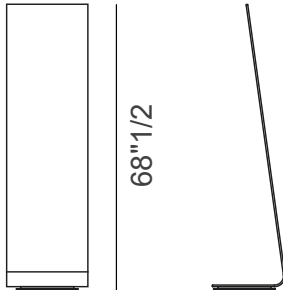

I

Design: Tokuji Yoshioka

Description

The Italian I Mirror is a striking free-standing floor mirror that embodies refined design and exceptional craftsmanship. Made from extra-clear curved glass, each piece is manually silvered to achieve a rich, luminous finish that enhances its luxurious presence.

Finishes & Materials

Structure: Extra clear glass.

I

Dimensions

Size A: 19"5/8W x 17"3/4D x 68"1/2H

Size B: 33"1/2W x 17"3/4D x 68"1/8H

Size C: 47"1/4W x 17"3/4D x 68"1/8H

Size A

19"5/8

Size B

33"1/2

Size C

47"1/4