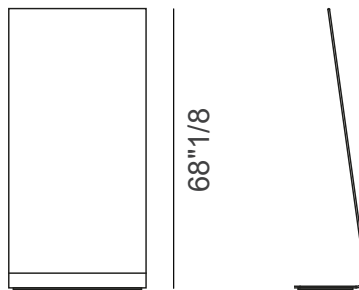

I

Design: Tokuji Yoshioka

Description

The Italian I Mirror is a striking free-standing floor mirror that embodies refined design and exceptional craftsmanship. Made from extra-clear curved glass, each piece is manually silvered to achieve a rich, luminous finish that enhances its luxurious presence.

Finishes & Materials

Structure: Extra clear glass.

I

Dimensions

Size A: 19"5/8W x 17"3/4D x 68"1/2H

Size B: 33"1/2W x 17"3/4D x 68"1/8H

Size C: 47"1/4W x 17"3/4D x 68"1/8H

Size A

19"5/8

Size B

33"1/2

Size C

47"1/4