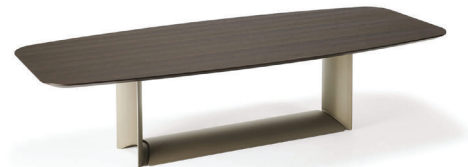

## *Description*

Fixed table with embossed lacquered steel base.

The top is available in wood in the following versions:

- . **Version "S"**: top with irregular solid wood edges.
  - . **Version "B"**: barrel top with angled edges.
  - . **"Masterwood" version**: boat shaped top made of diagonal wooden planks of different sizes. Oblique and rounded edges.
- Made in Italy.