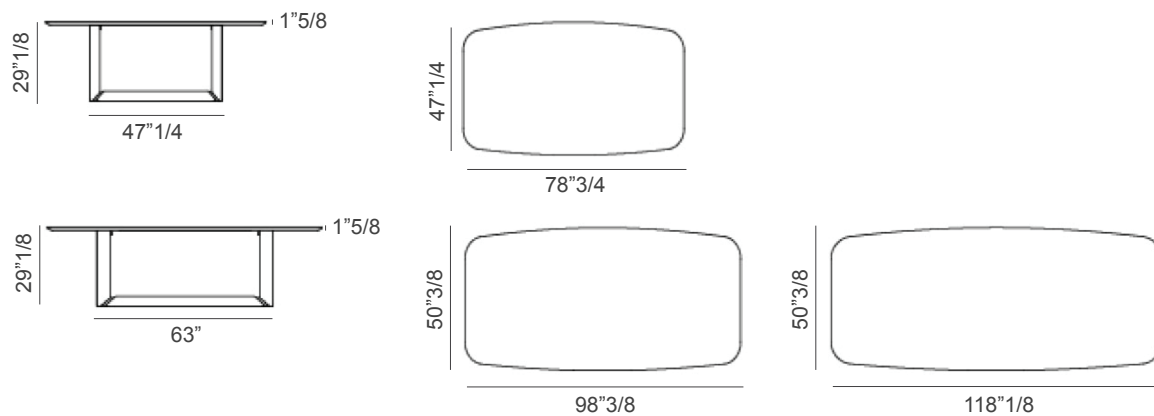

Dragon Wood

Dimensions

Version S

- **S1)** 78"3/4W x 39"3/8D x 29"1/8H
- **S2)** 94"1/2W x 47"1/4D x 29"1/8H
- **S3)** 118"1/8W x 47"1/4D x 29"1/8H

Version B

- **B1)** 78"3/4W x 47"1/4D x 29"1/8H
- **B2)** 98"3/8W x 50"3/8D x 29"1/8H
- **B3)** 118"1/8W x 50"3/8D x 29"1/8H

Version S

Version B