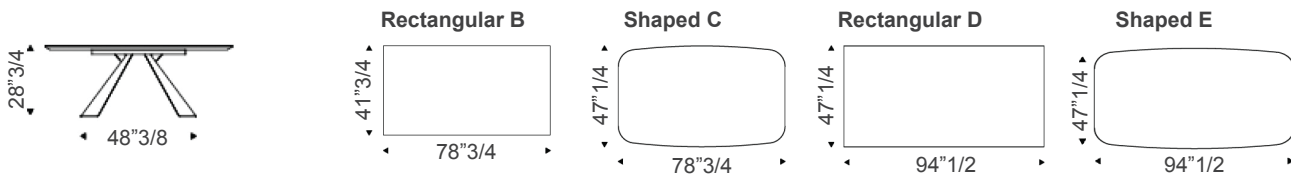

Eliot Keramik

Design: Giorgio Cattelan

Description

Fixed table offered in different sizes. The base, which develops from the center to the sides forming a strong but light structure, is available in embossed lacquered steel.

Top available in a wide range of Marmi ceramic options. Made in Italy.

Eliot Keramik

Dimensions

Rectangular B: 78"3/4W x 41"3/4D x 28"3/4H

Shaped C: 78"3/4W x 47"1/4D x 28"3/4H

Rectangular D: 94"1/2W x 47"1/4D x 28"3/4H

Shaped E: 94"1/2W x 47"1/4D x 28"3/4H

Rectangular F: 118"1/8W x 47"1/4D x 28"3/4H

Shaped G: 118"1/8W x 47"1/4D x 28"3/4H