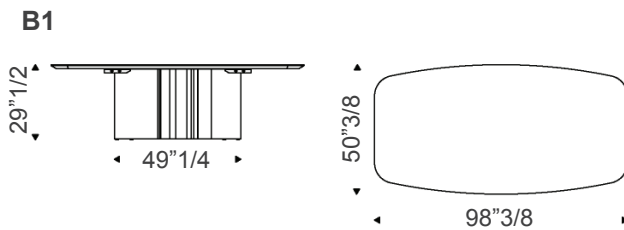

**Version "B":** barrel top with angled edges in Canaletto walnut or burned oak.

**"Masterwood" version:** boat shaped top in Canaletto walnut or burned oak made of diagonal wooden planks of different sizes. Oblique and rounded edges. Made in Italy.

### Dimensions

**S1:** 94"1/2W x 47"1/4D x 29"1/2H  
**S2:** 118"1/8W x 46"1/4D x 29"1/2H

**B1:** 98"3/8W x 50"3/8D x 29"1/2H  
**B2:** 118"1/8W x 50"3/8D x 29"1/2H

**MW1:** 98"3/8W x 50"3/8D x 29"1/2H  
**MW2:** 118"1/8W x 50"3/8D x 29"1/2H