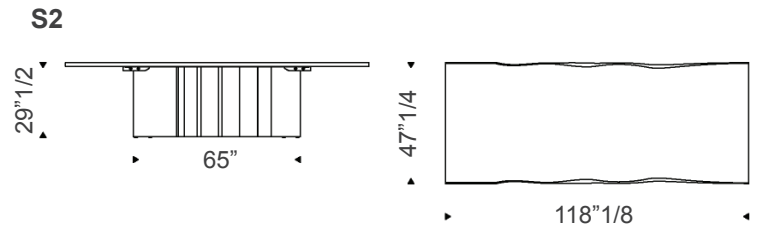

**Version "B":** barrel top with angled edges in Canaletto walnut or burned oak.

**"Masterwood" version:** boat shaped top in Canaletto walnut or burned oak made of diagonal wooden planks of different sizes. Oblique and rounded edges. Made in Italy.

### Dimensions

**S1:** 94"1/2W x 47"1/4D x 29"1/2H  
**S2:** 118"1/8W x 46"1/4D x 29"1/2H

**B1:** 98"3/8W x 50"3/8D x 29"1/2H  
**B2:** 118"1/8W x 50"3/8D x 29"1/2H

**MW1:** 98"3/8W x 50"3/8D x 29"1/2H  
**MW2:** 118"1/8W x 50"3/8D x 29"1/2H