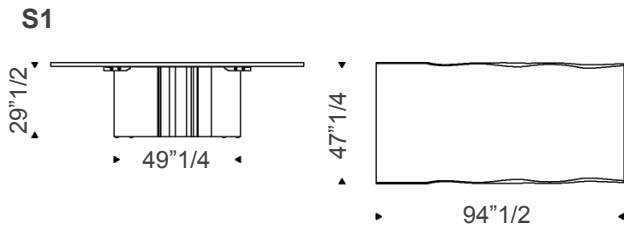

**Version "B":** barrel top with angled edges in Canaletto walnut or burned oak.

**"Masterwood" version:** boat shaped top in Canaletto walnut or burned oak made of diagonal wooden planks of different sizes. Oblique and rounded edges. Made in Italy.

### Dimensions

**S1:** 94"1/2W x 47"1/4D x 29"1/2H  
**S2:** 118"1/8W x 46"1/4D x 29"1/2H

**B1:** 98"3/8W x 50"3/8D x 29"1/2H  
**B2:** 118"1/8W x 50"3/8D x 29"1/2H

**MW1:** 98"3/8W x 50"3/8D x 29"1/2H  
**MW2:** 118"1/8W x 50"3/8D x 29"1/2H