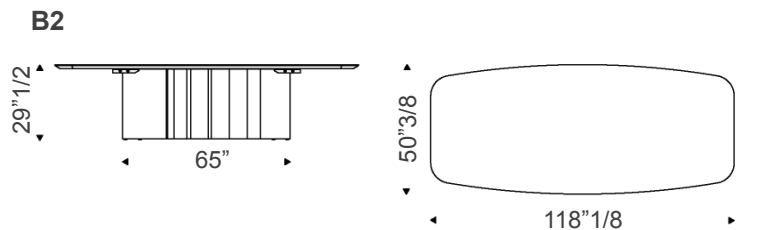

**Version "B":** barrel top with angled edges in Canaletto walnut or burned oak.

**"Masterwood" version:** boat shaped top in Canaletto walnut or burned oak made of diagonal wooden planks of different sizes. Oblique and rounded edges. Made in Italy.

### Dimensions

**S1:** 94"1/2W x 47"1/4D x 29"1/2H  
**S2:** 118"1/8W x 46"1/4D x 29"1/2H

**B1:** 98"3/8W x 50"3/8D x 29"1/2H  
**B2:** 118"1/8W x 50"3/8D x 29"1/2H

**MW1:** 98"3/8W x 50"3/8D x 29"1/2H  
**MW2:** 118"1/8W x 50"3/8D x 29"1/2H