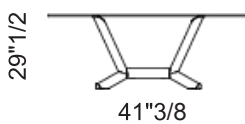

Planer

Dimensions

Rectangular B: 78"3/4W x 41"3/4D x 29"1/2H
Rectangular C: 94"1/2W x 47"1/4D x 29"1/2H
Rectangular D: 118"1/8W x 47"1/4D x 29"1/2H
Square: 62"1/4W x 62"1/4D x 29"1/2H

Shaped A: 78"3/4W x 47"1/4D x 29"1/2H
Shaped B: 94"1/2W x 47"1/4D x 29"1/2H
Shaped C: 118"1/8W x 47"1/4D x 29"1/2H
Shaped D: 126"W x 54"3/8D x 29"1/2H
Round: Ø62"1/4 x 29"1/2H

Square

Square

Shaped A

Shaped B

Rectangular B

Shaped C

Shaped D

Shaped A

Rectangular B

Rectangular C

Rectangular D

Rectangular D, E - Shaped B, C, D

Round

Round