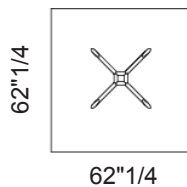

Planer

Dimensions

Rectangular B: 78"3/4W x 41"3/4D x 29"1/2H
Rectangular C: 94"1/2W x 47"1/4D x 29"1/2H
Rectangular D: 118"1/8W x 47"1/4D x 29"1/2H
Square: 62"1/4W x 62"1/4D x 29"1/2H

Shaped A: 78"3/4W x 47"1/4D x 29"1/2H
Shaped B: 94"1/2W x 47"1/4D x 29"1/2H
Shaped C: 118"1/8W x 47"1/4D x 29"1/2H
Shaped D: 126"W x 54"3/8D x 29"1/2H
Round: Ø62"1/4 x 29"1/2H

Square

Square

Shaped A

Shaped B

Rectangular B

Shaped C

Shaped D

Shaped A