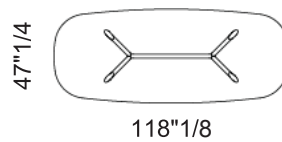

Planer

Dimensions

Rectangular B: 78"3/4W x 41"3/4D x 29"1/2H
Rectangular C: 94"1/2W x 47"1/4D x 29"1/2H
Rectangular D: 118"1/8W x 47"1/4D x 29"1/2H
Square: 62"1/4W x 62"1/4D x 29"1/2H

Shaped A: 78"3/4W x 47"1/4D x 29"1/2H
Shaped B: 94"1/2W x 47"1/4D x 29"1/2H
Shaped C: 118"1/8W x 47"1/4D x 29"1/2H
Shaped D: 126"W x 54"3/8D x 29"1/2H
Round: Ø62"1/4 x 29"1/2H

Square

Square

Shaped A

Shaped B

Rectangular B

Shaped C

Shaped D

Shaped A

Rectangular B

Rectangular C

Rectangular D

Rectangular D, E - Shaped B, C, D

Round

Round