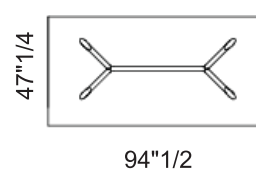

Planer

Dimensions

Rectangular B: 78"3/4W x 41"3/4D x 29"1/2H
Rectangular C: 94"1/2W x 47"1/4D x 29"1/2H
Rectangular D: 118"1/8W x 47"1/4D x 29"1/2H
Square: 62"1/4W x 62"1/4D x 29"1/2H

Shaped A: 78"3/4W x 47"1/4D x 29"1/2H
Shaped B: 94"1/2W x 47"1/4D x 29"1/2H
Shaped C: 118"1/8W x 47"1/4D x 29"1/2H
Shaped D: 126"W x 54"3/8D x 29"1/2H
Round: Ø62"1/4 x 29"1/2H

Square

Square

Shaped A

Shaped B

Rectangular B

Shaped C

Shaped D

Shaped A

Rectangular B

Rectangular C

Rectangular D

Rectangular D, E - Shaped B, C, D

Round

Round