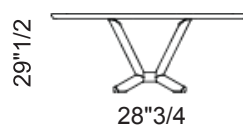

Planer

Dimensions

Rectangular B: 78"3/4W x 41"3/4D x 29"1/2H
Rectangular C: 94"1/2W x 47"1/4D x 29"1/2H
Rectangular D: 118"1/8W x 47"1/4D x 29"1/2H
Square: 62"1/4W x 62"1/4D x 29"1/2H

Shaped A: 78"3/4W x 47"1/4D x 29"1/2H
Shaped B: 94"1/2W x 47"1/4D x 29"1/2H
Shaped C: 118"1/8W x 47"1/4D x 29"1/2H
Shaped D: 126"W x 54"3/8D x 29"1/2H
Round: Ø62"1/4 x 29"1/2H

Square

Square

Shaped A

Shaped B

Rectangular B

Shaped C

Shaped D

Shaped A

Rectangular B

Rectangular C

Rectangular D

Rectangular D, E - Shaped B, C, D

Round

Round