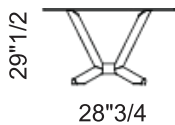

Planer

Dimensions

Rectangular B: 78"3/4W x 41"3/4D x 29"1/2H
Rectangular C: 94"1/2W x 47"1/4D x 29"1/2H
Rectangular D: 118"1/8W x 47"1/4D x 29"1/2H
Square: 62"1/4W x 62"1/4D x 29"1/2H

Shaped A: 78"3/4W x 47"1/4D x 29"1/2H
Shaped B: 94"1/2W x 47"1/4D x 29"1/2H
Shaped C: 118"1/8W x 47"1/4D x 29"1/2H
Shaped D: 126"W x 54"3/8D x 29"1/2H
Round: Ø62"1/4 x 29"1/2H

Square