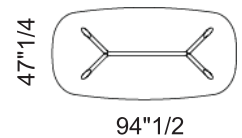

Planer

Dimensions

Rectangular B: 78"3/4W x 41"3/4D x 29"1/2H
Rectangular C: 94"1/2W x 47"1/4D x 29"1/2H
Rectangular D: 118"1/8W x 47"1/4D x 29"1/2H
Square: 62"1/4W x 62"1/4D x 29"1/2H

Shaped A: 78"3/4W x 47"1/4D x 29"1/2H
Shaped B: 94"1/2W x 47"1/4D x 29"1/2H
Shaped C: 118"1/8W x 47"1/4D x 29"1/2H
Shaped D: 126"W x 54"3/8D x 29"1/2H
Round: Ø62"1/4 x 29"1/2H

Square

Square

Shaped A

Shaped B

Rectangular B

Shaped C

Shaped D

Shaped A

Rectangular B

Rectangular C

Rectangular D

Rectangular D, E - Shaped B, C, D

Round

Round