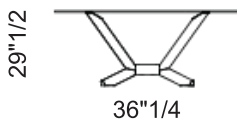

Planer

Dimensions

Rectangular B: 78"3/4W x 41"3/4D x 29"1/2H
Rectangular C: 94"1/2W x 47"1/4D x 29"1/2H
Rectangular D: 118"1/8W x 47"1/4D x 29"1/2H
Square: 62"1/4W x 62"1/4D x 29"1/2H

Shaped A: 78"3/4W x 47"1/4D x 29"1/2H
Shaped B: 94"1/2W x 47"1/4D x 29"1/2H
Shaped C: 118"1/8W x 47"1/4D x 29"1/2H
Shaped D: 126"W x 54"3/8D x 29"1/2H
Round: Ø62"1/4 x 29"1/2H

Square

Square

Shaped A

Shaped B

Rectangular B

Shaped C

Shaped D

Shaped A

Rectangular B

Rectangular C

Rectangular D

Rectangular D, E - Shaped B, C, D

Round

Round