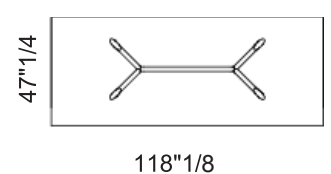

Planer

Dimensions

Rectangular B: 78"3/4W x 41"3/4D x 29"1/2H
Rectangular C: 94"1/2W x 47"1/4D x 29"1/2H
Rectangular D: 118"1/8W x 47"1/4D x 29"1/2H
Square: 62"1/4W x 62"1/4D x 29"1/2H

Shaped A: 78"3/4W x 47"1/4D x 29"1/2H
Shaped B: 94"1/2W x 47"1/4D x 29"1/2H
Shaped C: 118"1/8W x 47"1/4D x 29"1/2H
Shaped D: 126"W x 54"3/8D x 29"1/2H
Round: Ø62"1/4 x 29"1/2H

Square

Square

Shaped A

Shaped B

Rectangular B

Shaped C

Shaped D

Shaped A

Rectangular B

Rectangular C

Rectangular D

Rectangular D, E - Shaped B, C, D

Round

Round