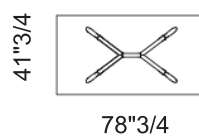

Planer

Dimensions

Rectangular B: 78"3/4W x 41"3/4D x 29"1/2H
Rectangular C: 94"1/2W x 47"1/4D x 29"1/2H
Rectangular D: 118"1/8W x 47"1/4D x 29"1/2H
Square: 62"1/4W x 62"1/4D x 29"1/2H

Shaped A: 78"3/4W x 47"1/4D x 29"1/2H
Shaped B: 94"1/2W x 47"1/4D x 29"1/2H
Shaped C: 118"1/8W x 47"1/4D x 29"1/2H
Shaped D: 126"W x 54"3/8D x 29"1/2H
Round: Ø62"1/4 x 29"1/2H

Square

Square

Shaped A

Shaped B

Rectangular B

Shaped C

Shaped D

Shaped A

Rectangular B

Rectangular C

Rectangular D

Rectangular D, E - Shaped B, C, D

Round

Round