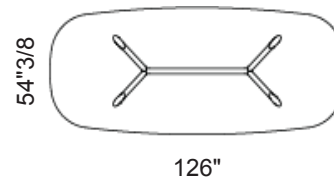

Planer

Dimensions

Rectangular B: 78"3/4W x 41"3/4D x 29"1/2H
Rectangular C: 94"1/2W x 47"1/4D x 29"1/2H
Rectangular D: 118"1/8W x 47"1/4D x 29"1/2H
Square: 62"1/4W x 62"1/4D x 29"1/2H

Shaped A: 78"3/4W x 47"1/4D x 29"1/2H
Shaped B: 94"1/2W x 47"1/4D x 29"1/2H
Shaped C: 118"1/8W x 47"1/4D x 29"1/2H
Shaped D: 126"W x 54"3/8D x 29"1/2H
Round: Ø62"1/4 x 29"1/2H

Square

Square

Shaped A

Shaped B

Rectangular B

Shaped C

Shaped D

Shaped A

Rectangular B

Rectangular C

Rectangular D

Rectangular D, E - Shaped B, C, D

Round

Round