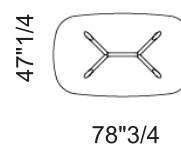

Planer

Dimensions

Rectangular B: 78"3/4W x 41"3/4D x 29"1/2H
Rectangular C: 94"1/2W x 47"1/4D x 29"1/2H
Rectangular D: 118"1/8W x 47"1/4D x 29"1/2H
Square: 62"1/4W x 62"1/4D x 29"1/2H

Shaped A: 78"3/4W x 47"1/4D x 29"1/2H
Shaped B: 94"1/2W x 47"1/4D x 29"1/2H
Shaped C: 118"1/8W x 47"1/4D x 29"1/2H
Shaped D: 126"W x 54"3/8D x 29"1/2H
Round: Ø62"1/4 x 29"1/2H

Square

Square

Shaped A

Shaped B

Rectangular B

Shaped C

Shaped D

Shaped A