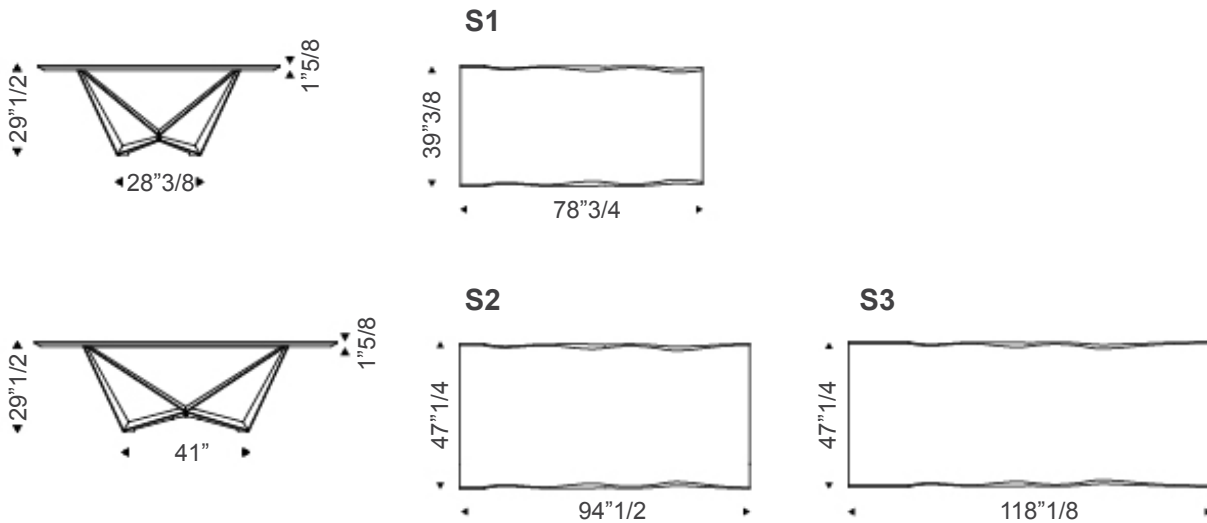

## *Description*

Dining table with base in titanium, bronze, graphite, pearl or black embossed lacquered steel, brushed bronze, brushed grey or Oxybrass lacquered steel. **Version "S"**: top with irregular solid wood edges in Canaletto walnut, burned oak or natural oak, 1"5/8 thickness. **Version "B"**: barrel top with angled edges in Canaletto walnut or burned oak. **"Masterwood" version**: boat shaped top in Canaletto walnut or burned oak made of diagonal wooden planks of different sizes. Oblique and rounded edges. Made in Italy.

### Dimensions

**S1:** 78"3/4W x 39"3/8D x 29"1/2H

**S2:** 94"1/2W x 47"1/4D x 29"1/2H

**S3:** 118"1/8W x 47"1/4D x 29"1/2H

**B1:** 78"3/4W x 47"1/4D x 29"1/2H

**B2:** 98"3/8W x 50"3/8D x 29"1/2H

**B3:** 118"1/8W x 50"3/8D x 29"1/2H

## Skorpio Wood

---

**MW1:** 98"3/8W x 50"3/8D x 30"H

**MW2:** 118"1/8W x 50"3/8D x 30"H