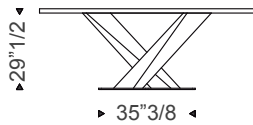

Stratos Wood

Dimensions

Version S

- S1) 78"3/4W x 39"3/8D x 29"1/2H
- S2) 94"1/2W x 47"1/4D x 29"1/2H
- S3) 118"1/8W x 47"1/4D x 29"1/2H

Version B

- B1) 78"3/4W x 47"1/4D x 29"1/2H
- B2) 98"3/8W x 50"3/8D x 29"1/2H
- B3) 118"1/8W x 50"3/8D x 29"1/2H

Masterwood

- MW1) 98"3/8W x 50"3/8D x 29"1/2H
- MW2) 118"1/8W x 50"3/8D x 29"1/2H

"S" VERSION