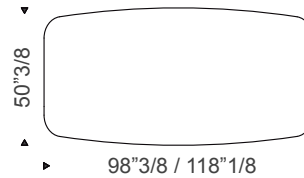

Stratos Wood

Dimensions

Version S

- S1) 78"3/4W x 39"3/8D x 29"1/2H
- S2) 94"1/2W x 47"1/4D x 29"1/2H
- S3) 118"1/8W x 47"1/4D x 29"1/2H

Version B

- B1) 78"3/4W x 47"1/4D x 29"1/2H
- B2) 98"3/8W x 50"3/8D x 29"1/2H
- B3) 118"1/8W x 50"3/8D x 29"1/2H

Masterwood

- MW1) 98"3/8W x 50"3/8D x 29"1/2H
- MW2) 118"1/8W x 50"3/8D x 29"1/2H

"S" VERSION

S1

S2 / S3

"B" VERSION

B1

B2 / B3

"MASTERWOOD" VERSION

MW1

MW2