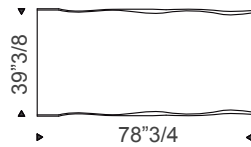

Stratos Wood

Dimensions

Version S

- S1) 78"3/4W x 39"3/8D x 29"1/2H
- S2) 94"1/2W x 47"1/4D x 29"1/2H
- S3) 118"1/8W x 47"1/4D x 29"1/2H

Version B

- B1) 78"3/4W x 47"1/4D x 29"1/2H
- B2) 98"3/8W x 50"3/8D x 29"1/2H
- B3) 118"1/8W x 50"3/8D x 29"1/2H

Masterwood

- MW1) 98"3/8W x 50"3/8D x 29"1/2H
- MW2) 118"1/8W x 50"3/8D x 29"1/2H

"S" VERSION

S1

S2 / S3

"B" VERSION

B1

B2 / B3

"MASTERWOOD" VERSION

MW1

MW2