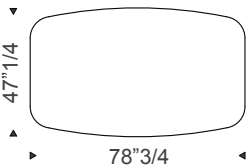

Stratos Wood

Dimensions

Version S

- S1) 78"3/4W x 39"3/8D x 29"1/2H
- S2) 94"1/2W x 47"1/4D x 29"1/2H
- S3) 118"1/8W x 47"1/4D x 29"1/2H

Version B

- B1) 78"3/4W x 47"1/4D x 29"1/2H
- B2) 98"3/8W x 50"3/8D x 29"1/2H
- B3) 118"1/8W x 50"3/8D x 29"1/2H

Masterwood

- MW1) 98"3/8W x 50"3/8D x 29"1/2H
- MW2) 118"1/8W x 50"3/8D x 29"1/2H

"S" VERSION

S1

S2 / S3

"B" VERSION

B1

B2 / B3

"MASTERWOOD" VERSION

MW1

MW2