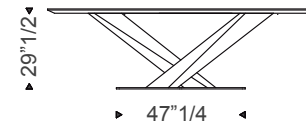

Stratos Wood

Dimensions

Version S

- S1) 78"3/4W x 39"3/8D x 29"1/2H
- S2) 94"1/2W x 47"1/4D x 29"1/2H
- S3) 118"1/8W x 47"1/4D x 29"1/2H

Version B

- B1) 78"3/4W x 47"1/4D x 29"1/2H
- B2) 98"3/8W x 50"3/8D x 29"1/2H
- B3) 118"1/8W x 50"3/8D x 29"1/2H

Masterwood

- MW1) 98"3/8W x 50"3/8D x 29"1/2H
- MW2) 118"1/8W x 50"3/8D x 29"1/2H

"S" VERSION

S1

S2 / S3

"B" VERSION

B1

B2 / B3

"MASTERWOOD" VERSION

MW1

MW2