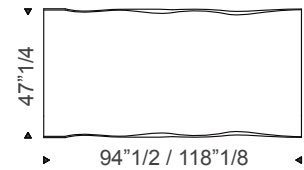

Stratos Wood

Dimensions

Version S

- S1) 78"3/4W x 39"3/8D x 29"1/2H
- S2) 94"1/2W x 47"1/4D x 29"1/2H
- S3) 118"1/8W x 47"1/4D x 29"1/2H

Version B

- B1) 78"3/4W x 47"1/4D x 29"1/2H
- B2) 98"3/8W x 50"3/8D x 29"1/2H
- B3) 118"1/8W x 50"3/8D x 29"1/2H

Masterwood

- MW1) 98"3/8W x 50"3/8D x 29"1/2H
- MW2) 118"1/8W x 50"3/8D x 29"1/2H

"S" VERSION

S1

S2 / S3

"B" VERSION

B1

B2 / B3

"MASTERWOOD" VERSION

MW1

MW2