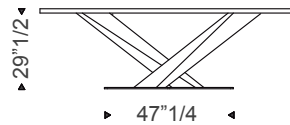

Stratos Wood

Dimensions

Version S

- S1) 78"3/4W x 39"3/8D x 29"1/2H
- S2) 94"1/2W x 47"1/4D x 29"1/2H
- S3) 118"1/8W x 47"1/4D x 29"1/2H

Version B

- B1) 78"3/4W x 47"1/4D x 29"1/2H
- B2) 98"3/8W x 50"3/8D x 29"1/2H
- B3) 118"1/8W x 50"3/8D x 29"1/2H

Masterwood

- MW1) 98"3/8W x 50"3/8D x 29"1/2H
- MW2) 118"1/8W x 50"3/8D x 29"1/2H

"S" VERSION

S1

S2 / S3

"B" VERSION

B1

B2 / B3

"MASTERWOOD" VERSION

MW1

MW2