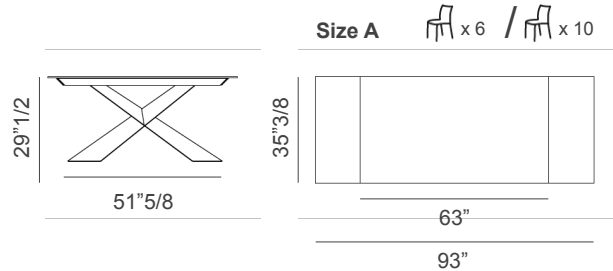

### Dimensions

**A)** 63"W x 35"3/8D x 29"1/2H  
 Extends to 93"W  
**Base:** 51"5/8 wide

**B)** 71"5/8W x 35"3/8D x 29"1/2H  
 Extends to 101"5/8W  
**Base:** 51"5/8 wide

**D)** 78"3/4W x 41"3/4D x 29"1/2H  
 Extends to 115"3/4W  
**Base:** 51"5/8 wide

**E)** 78"3/4W x 41"3/4D x 29"1/2H  
 Extends to 115"3/4W  
**Base:** 51"5/8 wide