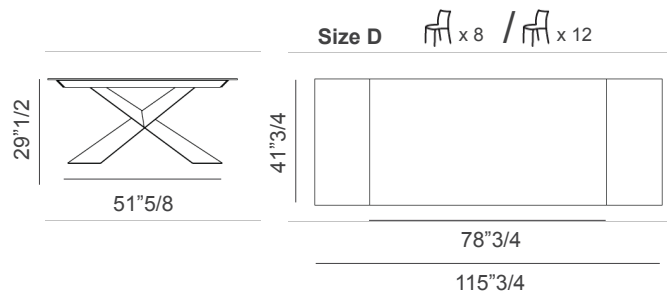

### Dimensions

**A)** 63"W x 35"3/8D x 29"1/2H  
 Extends to 93"W  
**Base:** 51"5/8 wide

**B)** 71"5/8W x 35"3/8D x 29"1/2H  
 Extends to 101"5/8W  
**Base:** 51"5/8 wide

**D)** 78"3/4W x 41"3/4D x 29"1/2H  
 Extends to 115"3/4W  
**Base:** 51"5/8 wide

**E)** 78"3/4W x 41"3/4D x 29"1/2H  
 Extends to 115"3/4W  
**Base:** 51"5/8 wide