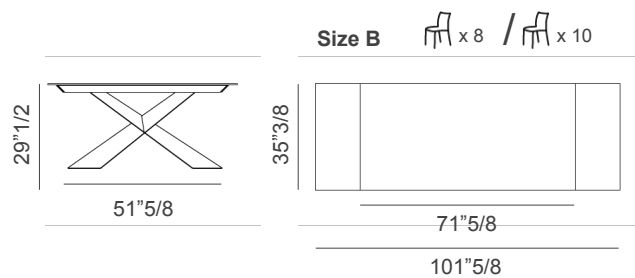

The rectangular top is made in Marmi ceramic in several exclusive shades. Different sizes are available. Each table is unique and irreplicable, just like a work of art. Made in Italy.

### Dimensions

**A)** 63"W x 35"3/8D x 29"1/2H  
 Extends to 93"W  
**Base:** 51"5/8 wide

**B)** 71"5/8W x 35"3/8D x 29"1/2H  
 Extends to 101"5/8W  
**Base:** 51"5/8 wide

**D)** 78"3/4W x 41"3/4D x 29"1/2H  
 Extends to 115"3/4W  
**Base:** 51"5/8 wide

**E)** 78"3/4W x 41"3/4D x 29"1/2H  
 Extends to 115"3/4W  
**Base:** 51"5/8 wide