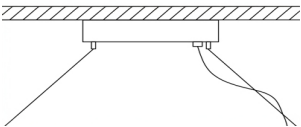

Made in Italy

Light source: strip LED - 3000 K° 24 Vdc - 134W - 14600lm

Dimensions

Ø36"1/4 x 68"1/8H + 9"3/8MinH to 39"3/8MaxH of Cables and Canopy (Adjustable height)

Hook with metal cables for suspension (C)

- Min. height 9"3/8 / Max. height 39"3/8

The height of the lamp is calculated by excluding the hook.

Finishes & Materials

Structure & Decorative Elements: Handmade metal and rippled effect glass, made in Venice.