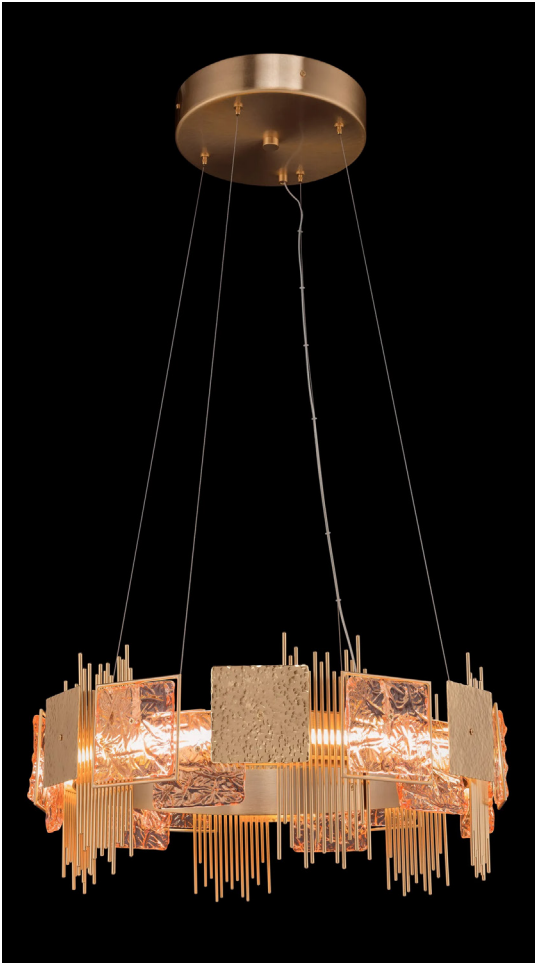

## *Description*

The search for perfection, meticulous attention to detail, and the use of only the finest materials come together in this suspension lamp. Every component is carefully selected, every finish refined, and every proportion balanced to create a piece that is both functional and poetic. Handmade by skilled artisans, it becomes more than a source of light—it is a testament to excellence, suspended in space as an illuminating work of art.

## *Finishes & Materials*

**Structure & Decorative Elements:** Handmade metal and rippled effect glass, made in Venice.

### Dimensions

**A)**  $\text{Ø}23\frac{5}{8}$  x  $10\frac{1}{4}$ H +  $9\frac{3}{8}$ MinH to  $39\frac{3}{8}$ MaxH of Cables and Canopy (Adjustable height) - **60**  
**light source:** strip LED - 3000 K° 24 Vdc - 38W - 3900lm

**B)**  $\text{Ø}30$  x  $10\frac{1}{4}$ H +  $9\frac{3}{8}$ MinH to  $39\frac{3}{8}$ MaxH of Cables and Canopy (Adjustable height) - **76**  
**light source:** strip LED - 3000 K° 24 Vdc - 46W - 4800lm