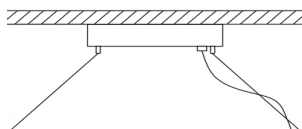

Character

Dimensions

A) $\text{Ø}23\frac{5}{8}$ x $10\frac{1}{4}$ H + $9\frac{3}{8}$ MinH to $39\frac{3}{8}$ MaxH of Cables and Canopy (Adjustable height) - **60**
light source: strip LED - 3000 K° 24 Vdc - 38W - 3900lm

B) $\text{Ø}30$ x $10\frac{1}{4}$ H + $9\frac{3}{8}$ MinH to $39\frac{3}{8}$ MaxH of Cables and Canopy (Adjustable height) - **76**
light source: strip LED - 3000 K° 24 Vdc - 46W - 4800lm

C) $\text{Ø}36\frac{1}{4}$ x $10\frac{1}{4}$ H + $9\frac{3}{8}$ MinH to $39\frac{3}{8}$ MaxH of Cables and Canopy (Adjustable height) - **92**
light source: strip LED - 3000 K° 24 Vdc - 60W - 5900lm

Hook with metal cables for suspension (C)

- Min. height 9"3/8 / Max. height 39"3/8

The height of the lamp is calculated by excluding the hook.