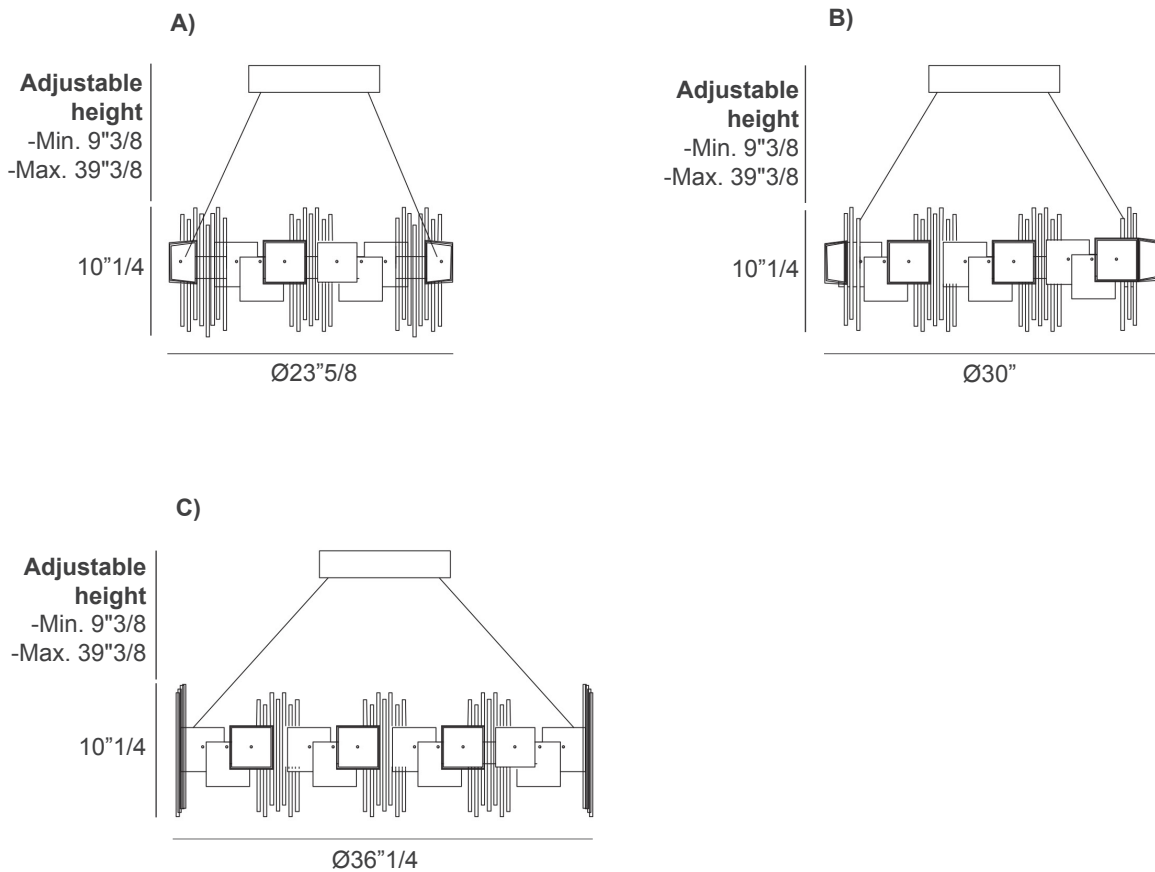

### Dimensions

**A)**  $\text{Ø}23\frac{5}{8}$  x  $10\frac{1}{4}$ H +  $9\frac{3}{8}$ MinH to  $39\frac{3}{8}$ MaxH of Cables and Canopy (Adjustable height) - **60**  
**light source:** strip LED - 3000 K° 24 Vdc - 38W - 3900lm

**B)**  $\text{Ø}30$  x  $10\frac{1}{4}$ H +  $9\frac{3}{8}$ MinH to  $39\frac{3}{8}$ MaxH of Cables and Canopy (Adjustable height) - **76**  
**light source:** strip LED - 3000 K° 24 Vdc - 46W - 4800lm

**C)**  $\text{Ø}36\frac{1}{4}$  x  $10\frac{1}{4}$ H +  $9\frac{3}{8}$ MinH to  $39\frac{3}{8}$ MaxH of Cables and Canopy (Adjustable height) - **92**  
**light source:** strip LED - 3000 K° 24 Vdc - 60W - 5900lm