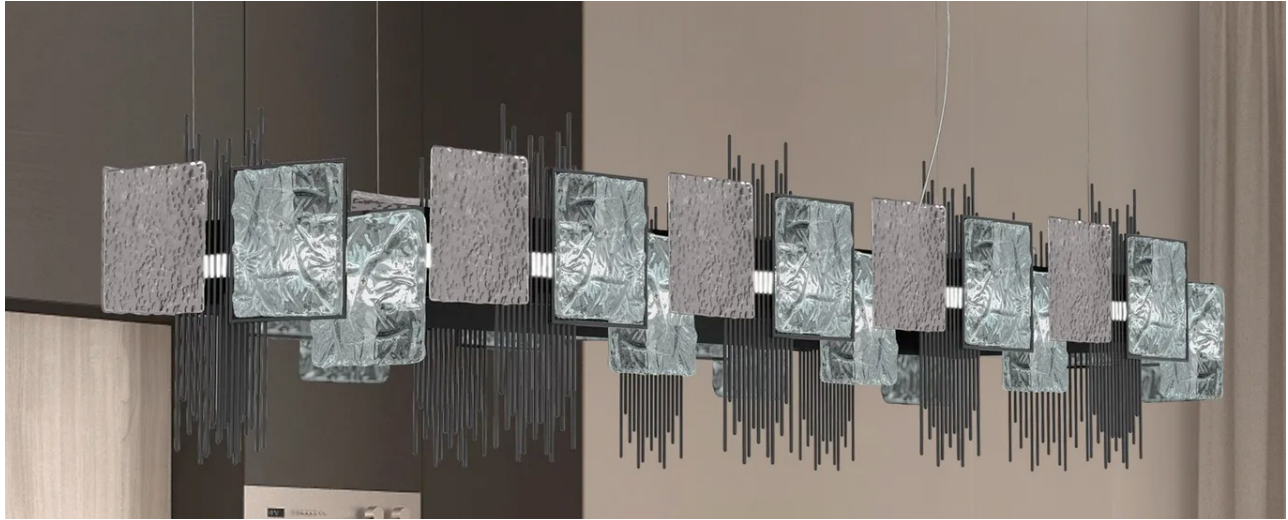

Character

Description

The search for perfection, meticulous attention to detail, and the use of only the finest materials come together in this suspension lamp. Every component is carefully selected, every finish refined, and every proportion balanced to create a piece that is both functional and poetic. Handmade by skilled artisans, it becomes more than a source of light—it is a testament to excellence, suspended in space as an illuminating work of art. Made in Italy.

Dimensions

44"W x 12"5/8D x 10"1/4H + 9"3/8MinH to 59"MaxH of Cables and Canopy (Adjustable height)

Light source: strip LED - 3000 K° 24 Vdc - 60W - 5900lm

Hook with metal cables & fischer wall plug to the ceiling(F)

- Min. height 9"3/8
- Max. height 59"

The height of the lamp is calculated by excluding the hook.

Finishes & Materials

Structure & Decorative Elements: Handmade metal and rippled effect glass, made in Venice.