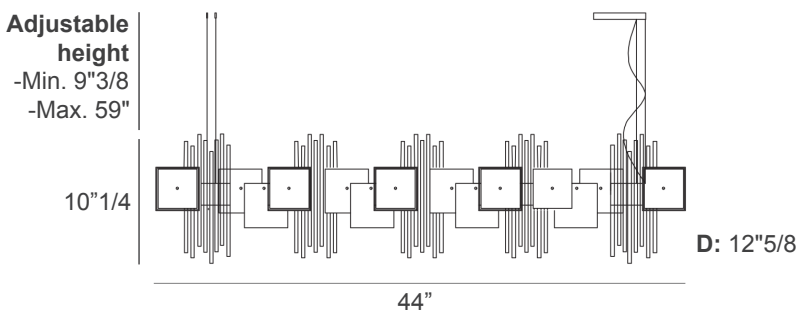

Dimensions

44"W x 12"5/8D x 10"1/4H + 9"3/8MinH to 59"MaxH of Cables and Canopy (Adjustable height)

Light source: strip LED - 3000 K° 24 Vdc - 60W - 5900lm

Hook with metal cables & fischer wall plug to the ceiling(F)

- Min. height 9"3/8
- Max. height 59"

The height of the lamp is calculated by excluding the hook.

Finishes & Materials

Structure & Decorative Elements: Handmade metal and rippled effect glass, made in Venice.