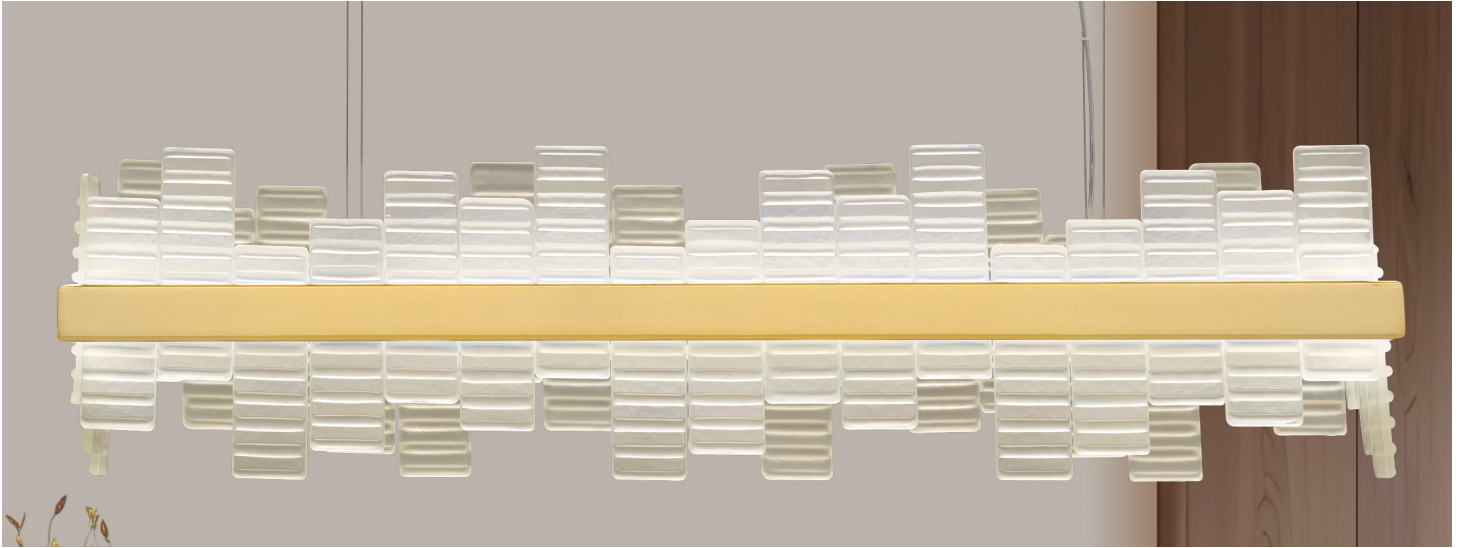

## Focus

### Description

An elegant interplay of glass and metal, this suspension lamp transforms light into a sculptural presence. The textured glass elements capture and refract illumination, creating a vibrant rhythm of reflections and shadows, while the sleek metallic band lends balance and refinement. Floating in space, it radiates both strength and delicacy—a statement of luxury lighting. Made in Italy.

### Dimensions

45"5/8W x 9"7/8D x 11"7/8H + 7"MinH to 39"3/8MaxH of Cables and Canopy (Adjustable height)

**Light source:** 2 strip LED 115W - 24 Vdc 4000°K

**Hook with metal cables & fischer wall plug to the ceiling (F)**

### Finishes & Materials

**Structure:** Pleated effect glass made in Venice.

**Strip:** Handmade metal.