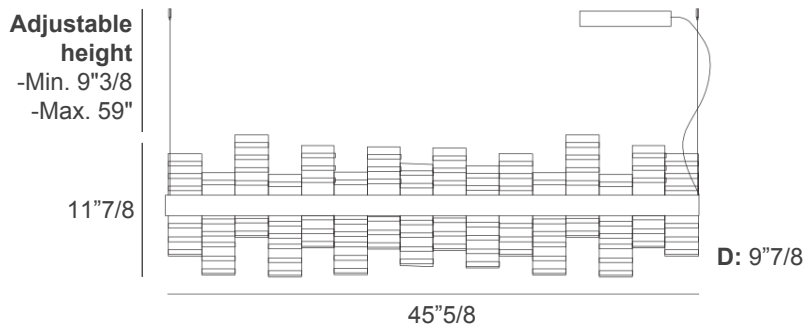

### Dimensions

45"5/8W x 9"7/8D x 11"7/8H + 7"MinH to 39"3/8MaxH of Cables and Canopy (Adjustable height)

**Light source:** 2 strip LED 115W - 24 Vdc 4000°K

**Hook with metal cables & fischer wall plug to the ceiling (F)**

- Min. height 9"3/8
- Max. height 59"

The height of the lamp is calculated by excluding the hook.