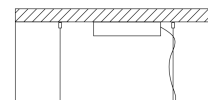

### Dimensions

45"5/8W x 9"7/8D x 11"7/8H + 7"MinH to 39"3/8MaxH of Cables and Canopy (Adjustable height)

**Light source:** 2 strip LED 115W - 24 Vdc 4000°K

**Hook with metal cables & fischer wall plug to the ceiling (F)**

- Min. height 9"3/8
- Max. height 59"

The height of the lamp is calculated by excluding the hook.