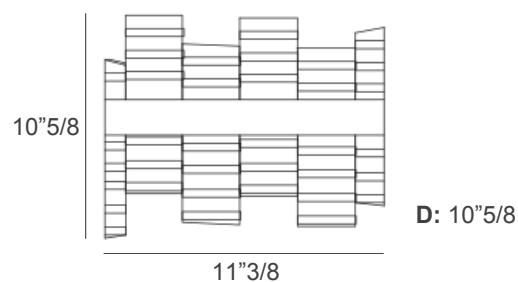

Focus

Description

Mounted against the wall, this lamp becomes a luminous sculpture. The textured glass diffuses the light into intricate reflections, evoking a sense of movement and depth. Paired with a refined metal detail, it embodies both geometry and poetry—an accent piece that enriches interiors with elegance, light, and character. Made in Italy.

Dimensions

11"3/8W x 10"5/8H x 10"5/8D

Light source: 2 strip LED 18W - 24 Vdc - 4000°K

Finishes & Materials

Structure: Pleated effect glass made in Venice.

Strip: Handmade metal.