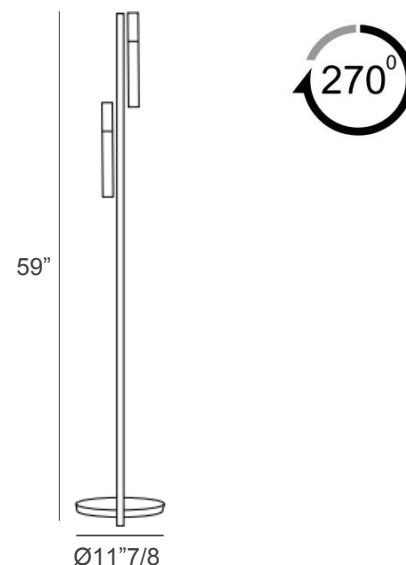

Linea

Design: Michele Losito

Description

A continuous line rises from the ground and unfolds in ambivalent directions, a luminous point with no limit and no boundary to its composition. Anchored to the floor yet flowing with effortless precision, it feels like a gesture drawn in space. The brilliance of the glass defines its form, and where it ends, the horizon begins. Each spotlight is adjustable up to 270°, offering freedom to shape light with precision. Made in Italy.

Light source: 2 LED star 9W - 4000°K - 12 Vdc - SMD z5m2 - 880 lm - lifetime 30.000 h - Dimmable - Energy Efficiency: E

Dimensions

Ø11"7/8 x 59"H

Finishes & Materials

Structure: Iron.

Bushings: Aluminum.

Tube: Borosilicate glass.