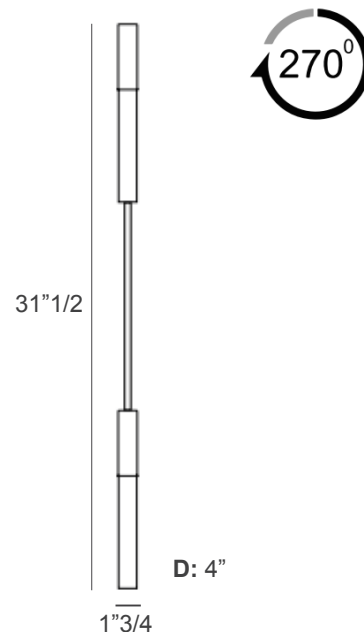

Linea

Design: Michele Losito

Description

A continuous line that multiplies into two luminous points, extending its brilliance in ambivalent directions. The glass defines the boundary, and beyond it, the horizon begins. Each spotlight is adjustable up to 270°, offering freedom to shape light with precision, transforming the wall into a living composition of reflections. Made in Italy.

Light source: 2 LED star 9W - 4000°K - 12 Vdc - SMD z5m2 - 880 lm - lifetime 30.000 h - Dimmable - Energy Efficiency: E

Dimensions

1"3/4W x 31"1/2H x 4"D

Finishes & Materials

Structure: Iron.

Bushings: Aluminum.

Tube: Borosilicate glass.