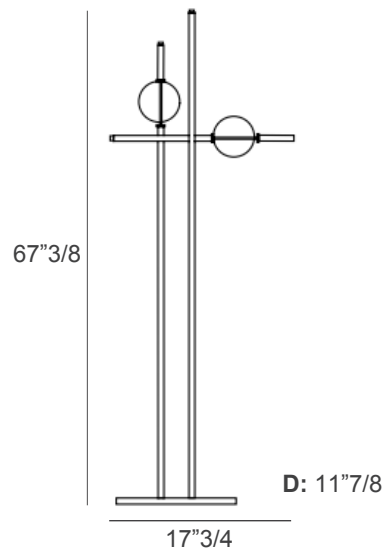

Mikado

Design: Nunzia Acquaviva

Description

At first glance, this Italian luxury floor lamp reveals itself as a tangle—an intricate interplay of lines and forms that seems spontaneous yet deliberate. Yet, its composition slowly unveils a subtle order, a balance born from precision and meditation.

Light source: 2 tinylight 4W - 3500°K - 24 Vdc - 600 lm - life time 20.000 hrs - SMD type fil - Dimmable - Energy Efficiency: E

Dimensions

17"3/4W x 11"7/8D x 67"3/8H - MIKADO PT

Finishes & Materials

Spheres: Pyrex glass with metallic finish.
Structure: Metal.