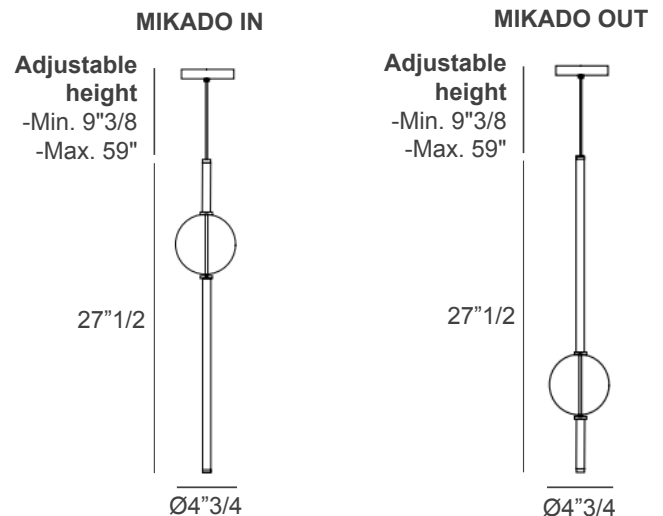

Mikado

Design: Nunzia Acquaviva

Description

At first glance, the suspension appears as a tangle—an intricate interplay of lines and forms. Yet, its composition slowly reveals a quiet order, like chaos distilled into harmony. When switched off, the light source remains hidden. But when illuminated, the LED filament reveals itself, glowing from within, and the apparent jumble transforms into a luminous design—an object that embodies both mystery and clarity. Made in Italy.

Light source: 1 tinylight 2W - 3500°K - 24 Vdc - 300 lm - life time 20.000 hrs - SMD type fil - Dimmable - 0,03 V3 - Energy Efficiency: E

Dimensions

Ø4"3/4 x 27"1/2H + 7"MinH to 59"MaxH of Cable & Canopy (Adjustable height)

Hook with canopy and power cord (D)

- Min. height 7"
- Max. height 59"

The height of the lamp is calculated by excluding the hook.

Finishes & Materials

Sphere: Pyrex glass with metallic finish.
Structure: Metal.