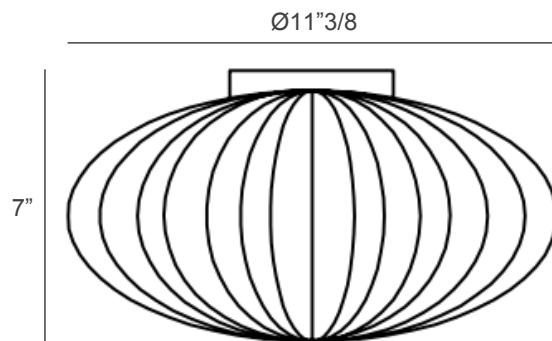

Dimensions

Ø11"3/8 x 7"H

Finishes & Materials

Inner Structure & Details: Metal.

Sphere: Glass made in Tuscany and decorated in Veneto.