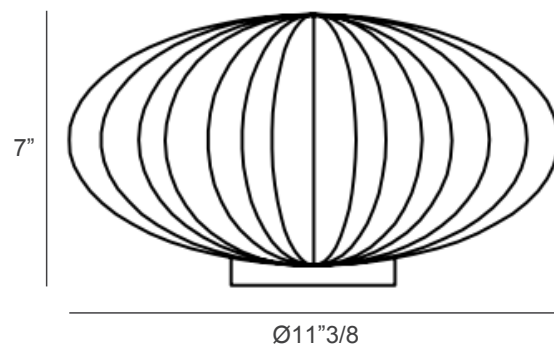

Moonlight

Description

Moonlight Table is a luminous sculpture designed to bring intimacy and elegance to surfaces. Its sphere recalls the quiet glow of moonlight resting on a horizon, radiating a warm, comforting aura. Ideal for bedside tables, desks, or living areas, it blends functionality with poetic design, making light itself a tactile experience.

Dimensions

Ø11"3/8 x 7"H

Finishes & Materials

Inner Structure & Details: Metal.

Sphere: Glass made in Tuscany and decorated in Veneto.