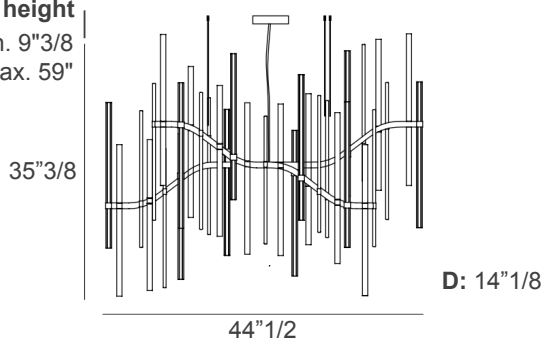

Neva

Design: Daniel Becker

Description

A group of long icicles suspended from the roof of a house crossed by low sunlight that shatters the ice, creating a crystal-clear pattern of light. This fleeting moment is frozen in time and transferred into the space of a home. A thin metal frame creates a reference to nature without distracting too much from the lighting effect created by the glass. Neva has borosilicate bulb holder tubes, borosilicate tubes with stars section and full Murano glass tubes. Made in Italy.

Dimensions

44"1/2W x 14"1/8D x 35"3/8 + 9"3/8MinH to 59"MaxH of Cables and Canopy (Adjustable height)

Adjustable height

-Min. 9"3/8
-Max. 59"

Light source: 24 G4 bulbs 48W - 2700°K - 12 Vdc - 4800 lm - life time 25.000 hrs - SMD type 550 - Dimmable - Energy Efficiency: E

Finishes & Materials

Structure: Handmade metal.

Bushing: Brass.

Tubes: Murano glass and Borosilicate glass with and without stars section.

Hook with canopy, metal cables & ceiling cable gripper (F)

- Min. height 9"3/8 / Max. height 59"

The height of the lamp is calculated by excluding the hook.