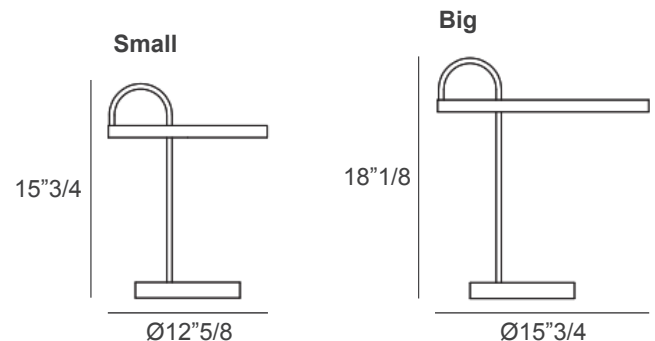

Nido

Design: Simone Di Liddo

Description

Nido is a table lamp born from the encounter of two shapes—a circle and a line—that intersect with each other in a formal balance without rules. The design seeks to evoke the sense of comfort and protection of one's own nest: a space of freedom, intimacy, and creation.

Inside this exclusive lamp there is a strip LED dynamic white to instantly choose the temperature of the light: from warm to cold. Made in Italy.

Dimensions

Small: Ø12"5/8 x 15"3/4H

1 strip LED 14 W – dynamic white - 24 Vdc 1700 lm - Dimmable

Big: Ø15"3/4 x 18"1/8H

1 strip LED 17.6 W – dynamic white - 24 Vdc - 1947 lm - Dimmable

Finishes & Materials

Structure: Brass, aluminum and steel components.

Arm: Manually curved brass with silver soldering.