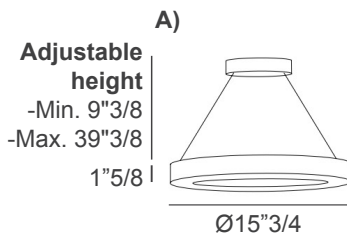

Profile

Dimensions

A) Ø15"3/4 x 1"5/8H + 9"3/8MinH to 39"3/8MaxH of Cables and Canopy (Adjustable height) - PROFILE 40
1 strip LED 25W - 4000°K - 24 Vdc - SMD 2835 - 1890 lm - life time 50.000 hrs - Dimmable - Energy Efficiency: E

B) Ø23"5/8 x 1"5/8H + 9"3/8MinH to 39"3/8MaxH of Cables and Canopy (Adjustable height) - PROFILE 60
1 strip LED 38W - 4000°K - 24 Vdc - SMD 2835 - 2835 lm - life time 50.000 hrs - Dimmable - Energy Efficiency: E

C) Ø35"3/8 x 1"5/8H + 9"3/8MinH to 39"3/8MaxH of Cables and Canopy (Adjustable height) - PROFILE 90
1 strip LED 60W - 4000°K - 24 Vdc - SMD 2835 - 4253 lm - life time 50.000 hrs - Dimmable - Energy Efficiency: E

D) Ø51"1/8 x 1"5/8H + 9"3/8MinH to 39"3/8MaxH of Cables and Canopy (Adjustable height) - PROFILE 130
1 strip LED 80W - 4000°K - 24 Vdc - SMD 2835 - 6143 lm - life time 50.000 hrs - Dimmable - Energy Efficiency: E

E) Ø70"7/8 x 1"5/8H + 9"3/8MinH to 39"3/8MaxH of Cables and Canopy (Adjustable height) - PROFILE 180
1 strip LED 120W - 4000°K - 24 Vdc - SMD 2835 - 8506 lm - life time 50.000 hrs - Dimmable - Energy Efficiency: E

Hook with canopy or metal box & metal cables for suspension (C)

- Min. height 9"3/8
- Max. height 39"3/8

The height of the lamp is calculated by excluding the hook.