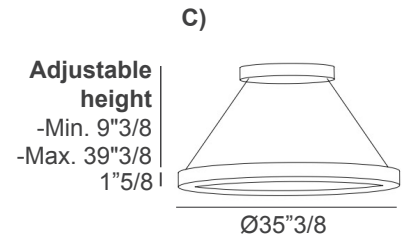

Profile

Dimensions

A) Ø15"3/4 x 1"5/8H + 9"3/8MinH to 39"3/8MaxH of Cables and Canopy (Adjustable height) - PROFILE 40
1 strip LED 25W - 4000°K - 24 Vdc - SMD 2835 - 1890 lm - life time 50.000 hrs - Dimmable - Energy Efficiency: E

B) Ø23"5/8 x 1"5/8H + 9"3/8MinH to 39"3/8MaxH of Cables and Canopy (Adjustable height) - PROFILE 60
1 strip LED 38W - 4000°K - 24 Vdc - SMD 2835 - 2835 lm - life time 50.000 hrs - Dimmable - Energy Efficiency: E

C) Ø35"3/8 x 1"5/8H + 9"3/8MinH to 39"3/8MaxH of Cables and Canopy (Adjustable height) - PROFILE 90
1 strip LED 60W - 4000°K - 24 Vdc - SMD 2835 - 4253 lm - life time 50.000 hrs - Dimmable - Energy Efficiency: E

D) Ø51"1/8 x 1"5/8H + 9"3/8MinH to 39"3/8MaxH of Cables and Canopy (Adjustable height) - PROFILE 130
1 strip LED 80W - 4000°K - 24 Vdc - SMD 2835 - 6143 lm - life time 50.000 hrs - Dimmable - Energy Efficiency: E

E) Ø70"7/8 x 1"5/8H + 9"3/8MinH to 39"3/8MaxH of Cables and Canopy (Adjustable height) - PROFILE 180
1 strip LED 120W - 4000°K - 24 Vdc - SMD 2835 - 8506 lm - life time 50.000 hrs - Dimmable - Energy Efficiency: E

Hook with canopy or metal box & metal cables for suspension (C)

- Min. height 9"3/8
- Max. height 39"3/8

The height of the lamp is calculated by excluding the hook.