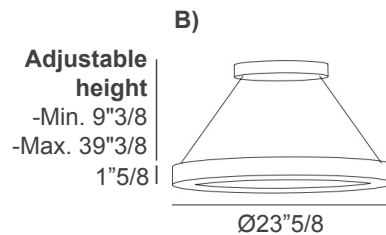

Profile

Dimensions

A) Ø15"3/4 x 1"5/8H + 9"3/8MinH to 39"3/8MaxH of Cables and Canopy (Adjustable height) - PROFILE 40
1 strip LED 25W - 4000°K - 24 Vdc - SMD 2835 - 1890 lm - life time 50.000 hrs - Dimmable - Energy Efficiency: E

B) Ø23"5/8 x 1"5/8H + 9"3/8MinH to 39"3/8MaxH of Cables and Canopy (Adjustable height) - PROFILE 60
1 strip LED 38W - 4000°K - 24 Vdc - SMD 2835 - 2835 lm - life time 50.000 hrs - Dimmable - Energy Efficiency: E

C) Ø35"3/8 x 1"5/8H + 9"3/8MinH to 39"3/8MaxH of Cables and Canopy (Adjustable height) - PROFILE 90
1 strip LED 60W - 4000°K - 24 Vdc - SMD 2835 - 4253 lm - life time 50.000 hrs - Dimmable - Energy Efficiency: E

D) Ø51"1/8 x 1"5/8H + 9"3/8MinH to 39"3/8MaxH of Cables and Canopy (Adjustable height) - PROFILE 130
1 strip LED 80W - 4000°K - 24 Vdc - SMD 2835 - 6143 lm - life time 50.000 hrs - Dimmable - Energy Efficiency: E

E) Ø70"7/8 x 1"5/8H + 9"3/8MinH to 39"3/8MaxH of Cables and Canopy (Adjustable height) - PROFILE 180
1 strip LED 120W - 4000°K - 24 Vdc - SMD 2835 - 8506 lm - life time 50.000 hrs - Dimmable - Energy Efficiency: E

Hook with canopy or metal box & metal cables for suspension (C)

- Min. height 9"3/8
- Max. height 39"3/8

The height of the lamp is calculated by excluding the hook.