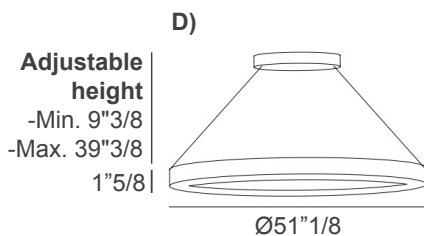

Profile

Dimensions

A) Ø15"3/4 x 1"5/8H + 9"3/8MinH to 39"3/8MaxH of Cables and Canopy (Adjustable height) - PROFILE 40
1 strip LED 25W - 4000°K - 24 Vdc - SMD 2835 - 1890 lm - life time 50.000 hrs - Dimmable - Energy Efficiency: E

B) Ø23"5/8 x 1"5/8H + 9"3/8MinH to 39"3/8MaxH of Cables and Canopy (Adjustable height) - PROFILE 60
1 strip LED 38W - 4000°K - 24 Vdc - SMD 2835 - 2835 lm - life time 50.000 hrs - Dimmable - Energy Efficiency: E

C) Ø35"3/8 x 1"5/8H + 9"3/8MinH to 39"3/8MaxH of Cables and Canopy (Adjustable height) - PROFILE 90
1 strip LED 60W - 4000°K - 24 Vdc - SMD 2835 - 4253 lm - life time 50.000 hrs - Dimmable - Energy Efficiency: E

D) Ø51"1/8 x 1"5/8H + 9"3/8MinH to 39"3/8MaxH of Cables and Canopy (Adjustable height) - PROFILE 130
1 strip LED 80W - 4000°K - 24 Vdc - SMD 2835 - 6143 lm - life time 50.000 hrs - Dimmable - Energy Efficiency: E

E) Ø70"7/8 x 1"5/8H + 9"3/8MinH to 39"3/8MaxH of Cables and Canopy (Adjustable height) - PROFILE 180
1 strip LED 120W - 4000°K - 24 Vdc - SMD 2835 - 8506 lm - life time 50.000 hrs - Dimmable - Energy Efficiency: E

Hook with canopy or metal box & metal cables for suspension (C)

- Min. height 9"3/8
- Max. height 39"3/8

The height of the lamp is calculated by excluding the hook.