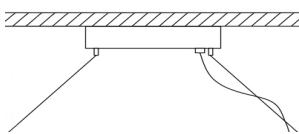

Profile

Dimensions

A) Ø15"3/4 x 1"5/8H + 9"3/8MinH to 39"3/8MaxH of Cables and Canopy (Adjustable height) - PROFILE 40
1 strip LED 25W - 4000°K - 24 Vdc - SMD 2835 - 1890 lm - life time 50.000 hrs - Dimmable - Energy Efficiency: E

B) Ø23"5/8 x 1"5/8H + 9"3/8MinH to 39"3/8MaxH of Cables and Canopy (Adjustable height) - PROFILE 60
1 strip LED 38W - 4000°K - 24 Vdc - SMD 2835 - 2835 lm - life time 50.000 hrs - Dimmable - Energy Efficiency: E

C) Ø35"3/8 x 1"5/8H + 9"3/8MinH to 39"3/8MaxH of Cables and Canopy (Adjustable height) - PROFILE 90
1 strip LED 60W - 4000°K - 24 Vdc - SMD 2835 - 4253 lm - life time 50.000 hrs - Dimmable - Energy Efficiency: E

D) Ø51"1/8 x 1"5/8H + 9"3/8MinH to 39"3/8MaxH of Cables and Canopy (Adjustable height) - PROFILE 130
1 strip LED 80W - 4000°K - 24 Vdc - SMD 2835 - 6143 lm - life time 50.000 hrs - Dimmable - Energy Efficiency: E

E) Ø70"7/8 x 1"5/8H + 9"3/8MinH to 39"3/8MaxH of Cables and Canopy (Adjustable height) - PROFILE 180
1 strip LED 120W - 4000°K - 24 Vdc - SMD 2835 - 8506 lm - life time 50.000 hrs - Dimmable - Energy Efficiency: E

Hook with canopy or metal box & metal cables for suspension (C)

- Min. height 9"3/8
- Max. height 39"3/8

The height of the lamp is calculated by excluding the hook.