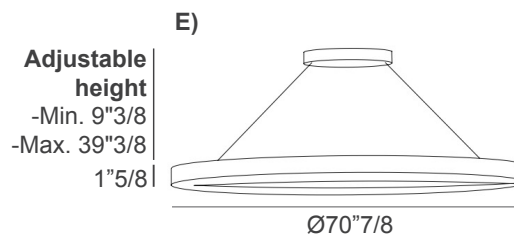

Profile

Dimensions

A) Ø15"3/4 x 1"5/8H + 9"3/8MinH to 39"3/8MaxH of Cables and Canopy (Adjustable height) - PROFILE 40
1 strip LED 25W - 4000°K - 24 Vdc - SMD 2835 - 1890 lm - life time 50.000 hrs - Dimmable - Energy Efficiency: E

B) Ø23"5/8 x 1"5/8H + 9"3/8MinH to 39"3/8MaxH of Cables and Canopy (Adjustable height) - PROFILE 60
1 strip LED 38W - 4000°K - 24 Vdc - SMD 2835 - 2835 lm - life time 50.000 hrs - Dimmable - Energy Efficiency: E

C) Ø35"3/8 x 1"5/8H + 9"3/8MinH to 39"3/8MaxH of Cables and Canopy (Adjustable height) - PROFILE 90
1 strip LED 60W - 4000°K - 24 Vdc - SMD 2835 - 4253 lm - life time 50.000 hrs - Dimmable - Energy Efficiency: E

D) Ø51"1/8 x 1"5/8H + 9"3/8MinH to 39"3/8MaxH of Cables and Canopy (Adjustable height) - PROFILE 130
1 strip LED 80W - 4000°K - 24 Vdc - SMD 2835 - 6143 lm - life time 50.000 hrs - Dimmable - Energy Efficiency: E

E) Ø70"7/8 x 1"5/8H + 9"3/8MinH to 39"3/8MaxH of Cables and Canopy (Adjustable height) - PROFILE 180
1 strip LED 120W - 4000°K - 24 Vdc - SMD 2835 - 8506 lm - life time 50.000 hrs - Dimmable - Energy Efficiency: E

Hook with canopy or metal box & metal cables for suspension (C)

- Min. height 9"3/8
- Max. height 39"3/8

The height of the lamp is calculated by excluding the hook.