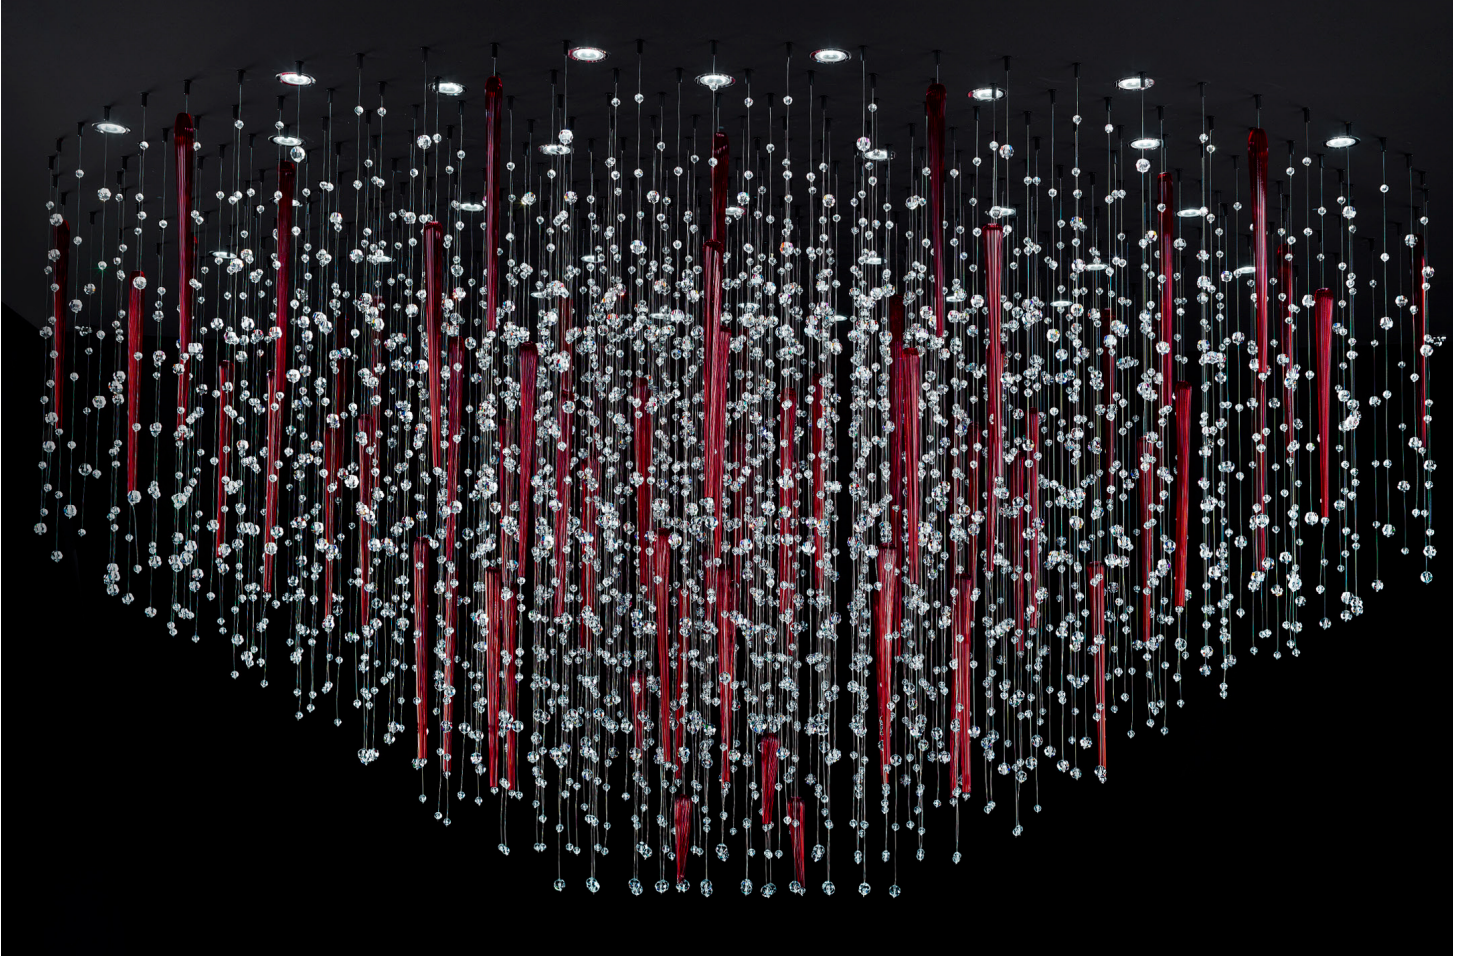

### *Description*

This Italian luxury suspension lamp creates a striking interplay of light and glass, where delicate spheres and elongated “tip” pendants cascade from above in a dynamic composition. Each glass element catches and reflects the light, evoking a sense of movement reminiscent of falling drops or a starlit sky.

Designed to transform spaces with both scale and atmosphere, it brings a sculptural presence.

Made in Italy.

### *Finishes & Materials*

**Sphere Pendants:** Scholer glass.

**Tip Pendants:** Veneto glass.

### *Dimensions*

86"5/8W x 63"D x 37"3/8H + 5"7/8 of Canopy

**Light source:** 61 spot LED - 145W - 12 Vdc - 4500°K - 10370 lm