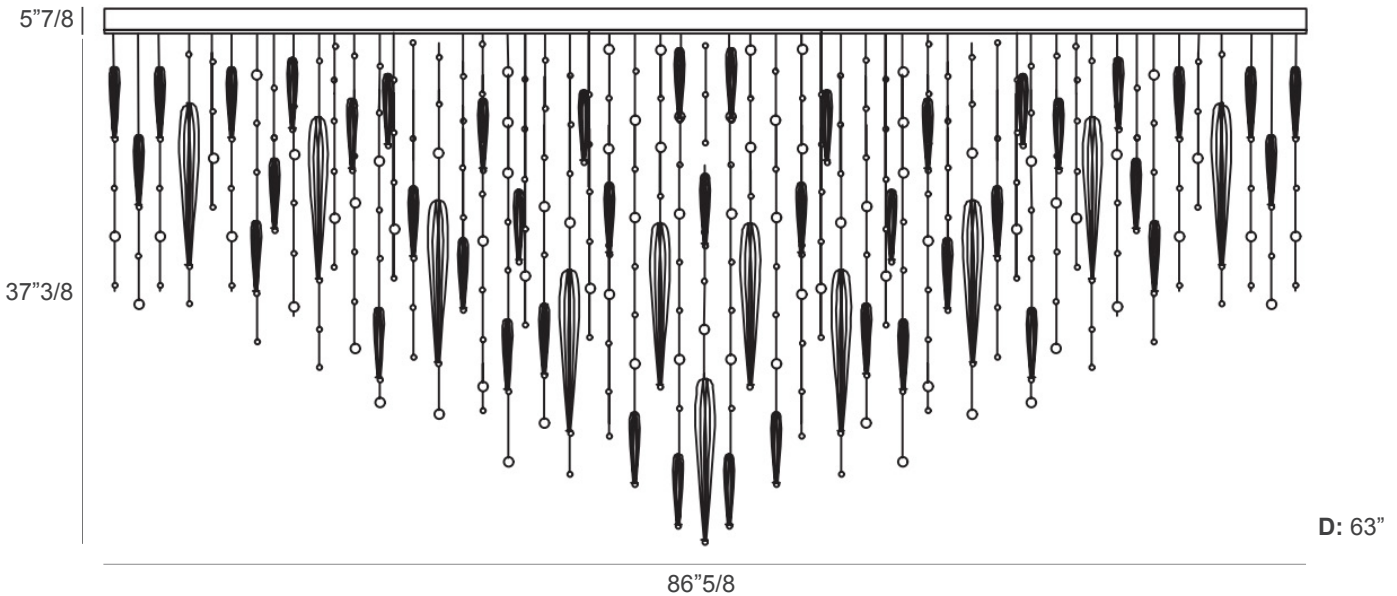

### *Dimensions*

86"5/8W x 63"D x 37"3/8H + 5"7/8 of Canopy

**Light source:** 61 spot LED - 145W - 12 Vdc - 4500°K - 10370 lm