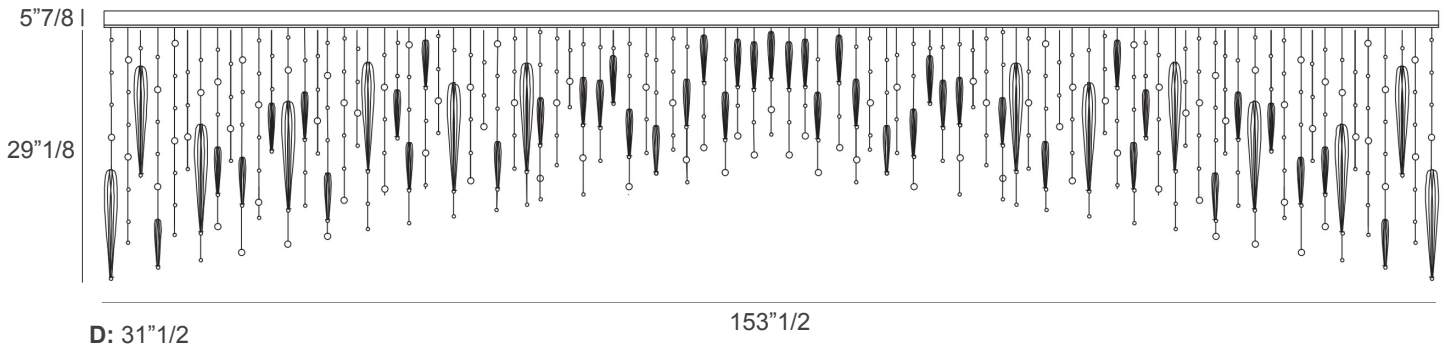

Riflessi

Description

This Italian luxury suspension lamp creates a striking interplay of light and glass, where delicate spheres and elongated “tip” pendants cascade from above in a dynamic composition. Each glass element catches and reflects the light, evoking a sense of movement reminiscent of falling drops or a starlit sky. Designed to transform spaces with both scale and atmosphere, it brings a sculptural presence.

Made in Italy.

Finishes & Materials

Sphere Pendants: Scholer glass.

Tip Pendants: Veneto glass.

Reflessi

Dimensions

153"1/2W x 31"1/2D x 29"1/8H + 5"7/8 of Canopy

Light source: 63 spot LED - 150W - 12 Vdc - 4500°K - 10710 lm

Hook with wooden canopy with lights (I)

- The height of the lamp is calculated by excluding the hook.
- The wooden canopy houses the lights that illuminate the suspension.