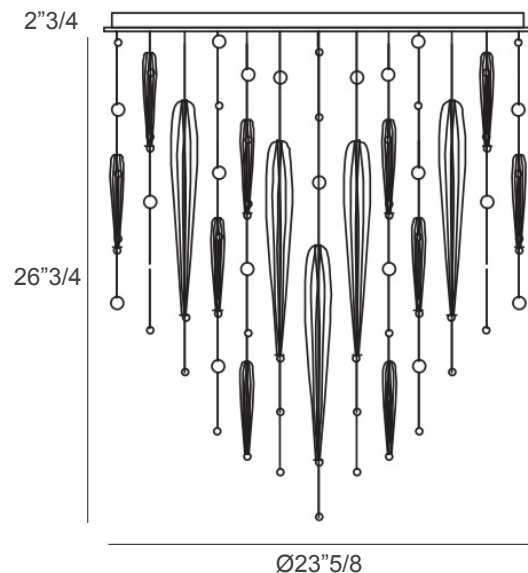

## Riflessi

### Description

This Italian luxury suspension lamp creates a striking interplay of light and glass, where delicate spheres and elongated “tip” pendants cascade from above in a dynamic composition. Each glass element catches and reflects the light, evoking a sense of movement reminiscent of falling drops or a starlit sky. Designed to transform spaces with both scale and atmosphere, it brings a sculptural presence. Made in Italy.

### Dimensions

Ø23”5/8 x 26”3/4H + 2”3/4 of Canopy - **Cod. 60**

**Light source:** 7 spot LED - 17W - 12 Vdc - 4500°K 1190 lm

### Hook with metal canopy with lights (H)

- The height of the lamp is calculated by excluding the hook.
- The metal canopy houses the lights that illuminate the suspension.