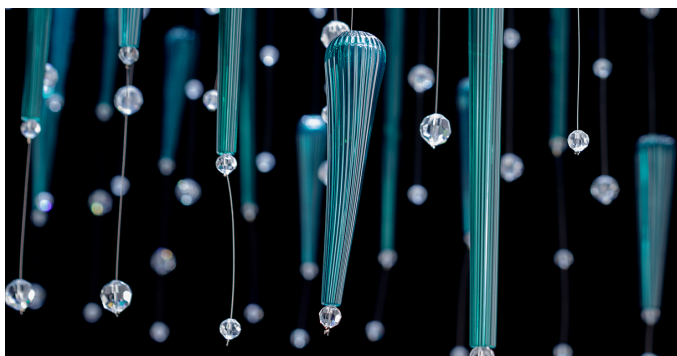

### Description

This Italian luxury suspension lamp creates a striking interplay of light and glass, where delicate spheres and elongated “tip” pendants cascade from above in a dynamic composition. Each glass element catches and reflects the light, evoking a sense of movement reminiscent of falling drops or a starlit sky. Designed to transform spaces with both scale and atmosphere, it brings a sculptural presence. Made in Italy.

### Dimensions

Ø23”5/8 x 26”3/4H + 2”3/4 of Canopy - **Cod. 60**

**Light source:** 7 spot LED - 17W - 12 Vdc - 4500°K 1190 lm

### Hook with metal canopy with lights (H)

- The height of the lamp is calculated by excluding the hook.
- The metal canopy houses the lights that illuminate the suspension.

### Finishes & Materials

**Sphere Pendants:** Scholer glass.

**Tip Pendants:** Veneto glass.