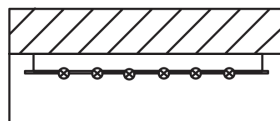

### Dimensions

Ø23”5/8 x 26”3/4H + 2”3/4 of Canopy - **Cod. 60**

**Light source:** 7 spot LED - 17W - 12 Vdc - 4500°K 1190 lm

### Hook with metal canopy with lights (H)

- The height of the lamp is calculated by excluding the hook.
- The metal canopy houses the lights that illuminate the suspension.