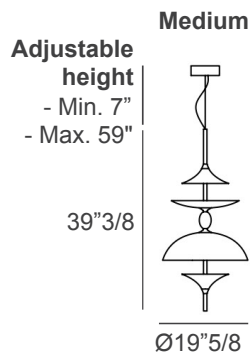

### Dimensions

**Small:** Ø19"5/8 x 31"1/2H + 7"MinH to 59"MaxH of Cables and Canopy (Adjustable height)

1 spot LED 10W - 4000°K - 220 Vdc - 1000 lm - life time 40.000 hrs - Dimmable - Energy Efficiency: E

**Medium:** Ø19"5/8 x 39"3/8H + 7"MinH to 59"MaxH of Cables and Canopy (Adjustable height)

2 spot LED 20W - 4000°K - 220 Vdc - 2000 lm - life time 40.000 hrs - Dimmable - Energy Efficiency: E

**Large:** Ø19"5/8 x 55"1/8H + 7"MinH to 59"MaxH of Cables and Canopy (Adjustable height)

### Hook with ceiling cup or metal box & metal cable (A)

- Min. height 7"

- Max. height 59"

The height of the lamp is calculated by excluding the hook.