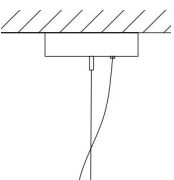

### Dimensions

**Small:** Ø19"5/8 x 31"1/2H + 7"MinH to 59"MaxH of Cables and Canopy (Adjustable height)

1 spot LED 10W - 4000°K - 220 Vdc - 1000 lm - life time 40.000 hrs - Dimmable - Energy Efficiency: E

**Medium:** Ø19"5/8 x 39"3/8H + 7"MinH to 59"MaxH of Cables and Canopy (Adjustable height)

2 spot LED 20W - 4000°K - 220 Vdc - 2000 lm - life time 40.000 hrs - Dimmable - Energy Efficiency: E

**Large:** Ø19"5/8 x 55"1/8H + 7"MinH to 59"MaxH of Cables and Canopy (Adjustable height)

### Hook with ceiling cup or metal box & metal cable (A)

- Min. height 7"

- Max. height 59"

The height of the lamp is calculated by excluding the hook.