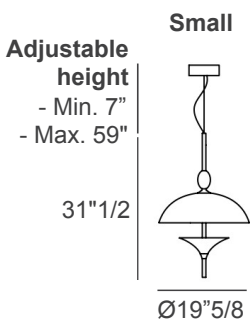

### Dimensions

**Small:** Ø19"5/8 x 31"1/2H + 7"MinH to 59"MaxH of Cables and Canopy (Adjustable height)

1 spot LED 10W - 4000°K - 220 Vdc - 1000 lm - life time 40.000 hrs - Dimmable - Energy Efficiency: E

**Medium:** Ø19"5/8 x 39"3/8H + 7"MinH to 59"MaxH of Cables and Canopy (Adjustable height)

2 spot LED 20W - 4000°K - 220 Vdc - 2000 lm - life time 40.000 hrs - Dimmable - Energy Efficiency: E

**Large:** Ø19"5/8 x 55"1/8H + 7"MinH to 59"MaxH of Cables and Canopy (Adjustable height)

### Hook with ceiling cup or metal box & metal cable (A)

- Min. height 7"

- Max. height 59"

The height of the lamp is calculated by excluding the hook.