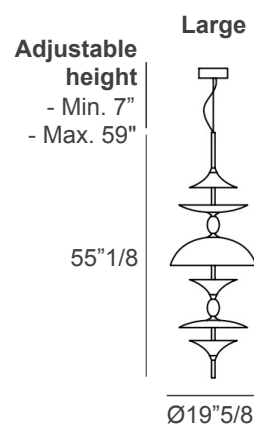

### Dimensions

**Small:** Ø19"5/8 x 31"1/2H + 7"MinH to 59"MaxH of Cables and Canopy (Adjustable height)

1 spot LED 10W - 4000°K - 220 Vdc - 1000 lm - life time 40.000 hrs - Dimmable - Energy Efficiency: E

**Medium:** Ø19"5/8 x 39"3/8H + 7"MinH to 59"MaxH of Cables and Canopy (Adjustable height)

2 spot LED 20W - 4000°K - 220 Vdc - 2000 lm - life time 40.000 hrs - Dimmable - Energy Efficiency: E

**Large:** Ø19"5/8 x 55"1/8H + 7"MinH to 59"MaxH of Cables and Canopy (Adjustable height)

### Hook with ceiling cup or metal box & metal cable (A)

- Min. height 7"

- Max. height 59"

The height of the lamp is calculated by excluding the hook.