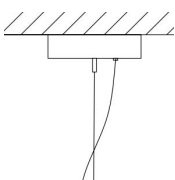

Sospeso

Design: Studio in Project

Description

A luminous jewel suspended in space, refined in its simplicity yet striking in presence. Its details distills the essence of the collection into a pure, elegant form—an object that radiates harmony while creating a sense of weightless suspension. This Italian luxury lamp becomes an accent of light and design. Made in Italy.

Light source: 1 spot LED 3W - 4000°K - 12 Vdc - SMD 5630 - 280 lm -life time 30.000 hrs - Dimmable - Energy Efficiency: E

Dimensions

7"7/8W x 2"D x 13"3/8H + 7"MinH to 59"MaxH of Cables and Canopy (Adjustable height)

Hook with ceiling cup or metal box & metal cable (A)

- Min. height 7"
- Max. height 59"

The height of the lamp is calculated by excluding the hook.

Finishes & Materials

Spotlight: Turned aluminum.

Ring: Glass with hand-cut diamond effect.