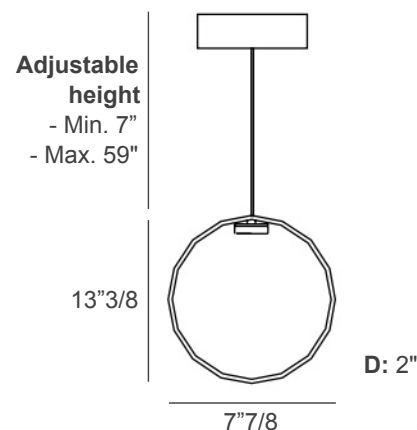

Light source: 1 spot LED 3W - 4000°K - 12 Vdc - SMD 5630 - 280 lm -life time 30.000 hrs - Dimmable - Energy Efficiency: E

Dimensions

7"7/8W x 2"D x 13"3/8H + 7"MinH to 59"MaxH of Cables and Canopy (Adjustable height)

Hook with ceiling cup or metal box & metal cable (A)

- Min. height 7"
- Max. height 59"

The height of the lamp is calculated by excluding the hook.

Finishes & Materials

Spotlight: Turned aluminum.

Ring: Glass with hand-cut diamond effect.