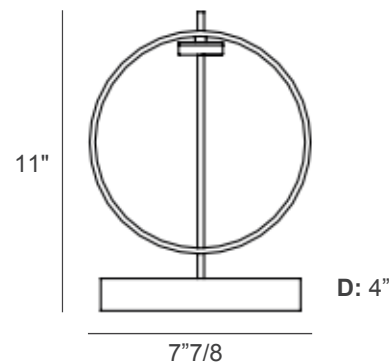

Sospeso

Design: Studio in Project

Description

A luminous jewel resting lightly on the surface, refined in its simplicity yet striking in presence. Its details distill the essence of the collection into a pure, elegant form—an object that radiates harmony while creating a sense of levitation. This Italian luxury table lamp becomes both a functional light and a timeless design statement. Made in Italy.

Light source: 1 spot LED 3W - 4000°K - 12 Vdc - SMD 5630 - 280 lm - life time 30.000 hrs - Dimmable - Energy Efficiency: E

Dimensions

7"7/8W x 4"D x 11"H

Finishes & Materials

Spotlight: Turned aluminum.

Ring: Glass with hand-cut diamond effect.