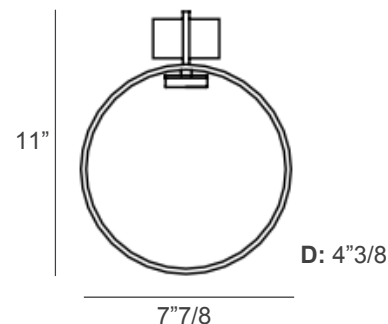

Sospeso

Design: Studio in Project

Description

A luminous jewel anchored to the wall, refined in its simplicity yet striking in presence. Its details distill the essence of the collection into a pure, elegant form—an object that radiates harmony while projecting a sense of weightless suspension. This Italian luxury wall lamp becomes a discreet yet powerful accent of light and design. Made in Italy.

Light source: 1 spot LED 3W - 4000°K - 12 Vdc - SMD 5630 - 280 lm - life time 30.000 hrs - Dimmable - Energy Efficiency: E

Dimensions

7"7/8W x 11"H x 4"3/8D

Finishes & Materials

Spotlight: Turned aluminum.