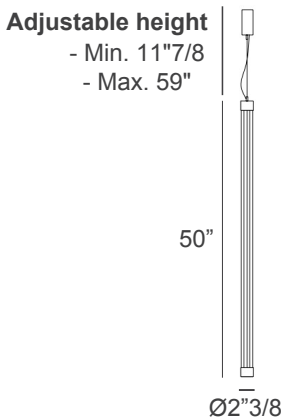

Tube Ends: Molded metal.

Trama

Dimensions

A) 49"5/8W x 2"3/8D x 2"3/8H + 9"3/8MinH to 59"MaxH of Cables and Canopy (Adjustable height) - **TRAMA S1 A**
360° Neonflex 21,6W - 3000°K - 24 Vdc - SMD 2835T - 2536,8 lm - life time 50.000 hrs - Dimmable - Energy Efficiency: A++

B) 29"1/2W x 2"3/8D x 2"3/8H + 9"3/8MinH to 59"MaxH of Cables and Canopy (Adjustable height) - **TRAMA S1 B**
360° Neonflex 12,6W - 3000°K - 24 Vdc - SMD 2835T - 1480 lm - life time 50.000 hrs - Dimmable - Energy Efficiency: A++

D) Ø2"3/8 x 30"H + 11"7/8MinH to 59"MaxH of Cables and Canopy (Adjustable height) - **TRAMA S1 D**
360° Neonflex 12,6W - 3000°K - 24 Vdc - SMD 2835T - 1480 lm - life time 50.000 hrs - Dimmable - Energy Efficiency: A++

A) Horizontal with hook type "F"

B) Horizontal with hook type "F"

C) Vertical with hook type "A"

C) Vertical with hook type "A"

Hook with ceiling cup or metal box & metal cable (A)

- Min. height 7" / Max. height 59"
The height of the lamp is calculated by excluding the hook.