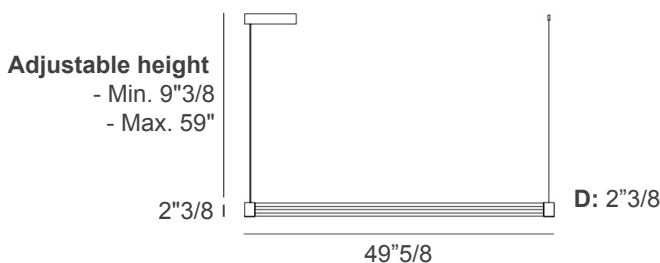

Trama

Dimensions

A) 49"5/8W x 2"3/8D x 2"3/8H + 9"3/8MinH to 59"MaxH of Cables and Canopy (Adjustable height) - **TRAMA S1 A**
360° Neonflex 21,6W - 3000°K - 24 Vdc - SMD 2835T - 2536,8 lm - life time 50.000 hrs - Dimmable - Energy Efficiency: A++

B) 29"1/2W x 2"3/8D x 2"3/8H + 9"3/8MinH to 59"MaxH of Cables and Canopy (Adjustable height) - **TRAMA S1 B**
360° Neonflex 12,6W - 3000°K - 24 Vdc - SMD 2835T - 1480 lm - life time 50.000 hrs - Dimmable - Energy Efficiency: A++

C) Ø2"3/8 x 50"H + 11"7/8MinH to 59"MaxH of Cables and Canopy (Adjustable height) - **TRAMA S1 C**
360° Neonflex 21,6W - 3000°K - 24 Vdc - SMD 2835T - 2536,8 lm - life time 50.000 hrs - Dimmable - Energy Efficiency: A++

D) Ø2"3/8 x 30"H + 11"7/8MinH to 59"MaxH of Cables and Canopy (Adjustable height) - **TRAMA S1 D**
360° Neonflex 12,6W - 3000°K - 24 Vdc - SMD 2835T - 1480 lm - life time 50.000 hrs - Dimmable - Energy Efficiency: A++

A) Horizontal with hook type "F"