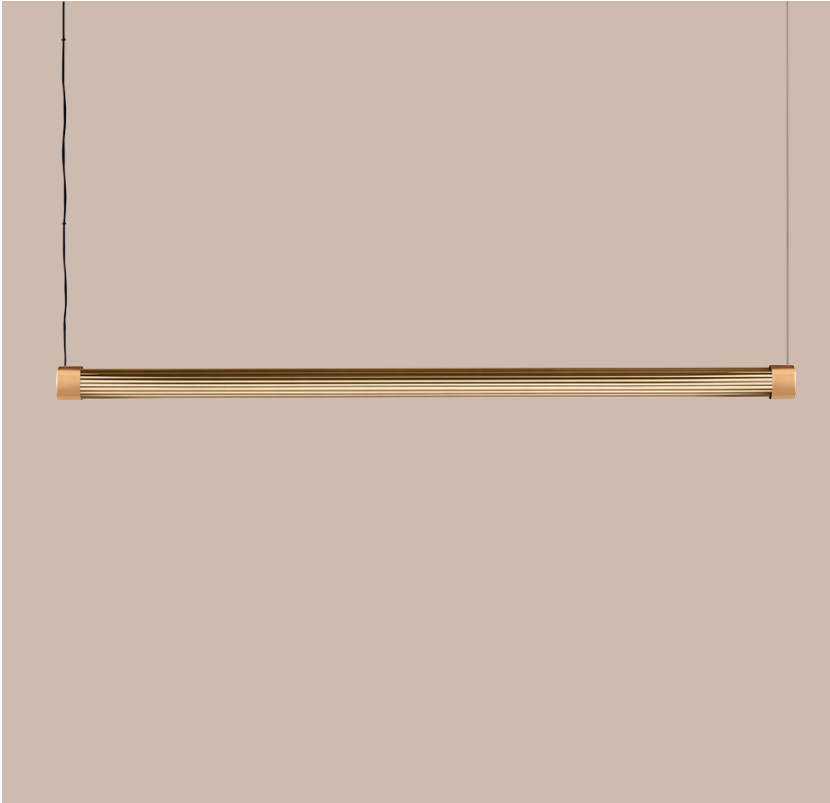

Trama

Design: Studio in Project

Description

Inspired by the intricate interweaving of fabrics, Trama combines the transparency and purity of glass with the sophisticated structure of straight tubes. Each element, meticulously worked, recalls the delicacy of the intertwined threads, creating a play of light and shadow that dances in space.

This Italian luxury lamp features a 360° Neonflex light source, that lights up the borosilicate tube along its whole length.

Made in Italy.

Finishes & Materials

Tube: Borosilicate glass.

Bushings: Turned aluminum.

Tube Ends: Molded metal.

Trama

Dimensions

A) 49"5/8W x 2"3/8D x 2"3/8H + 9"3/8MinH to 59"MaxH of Cables and Canopy (Adjustable height) - **TRAMA S1 A**
360° Neonflex 21,6W - 3000°K - 24 Vdc - SMD 2835T - 2536,8 lm - life time 50.000 hrs - Dimmable - Energy Efficiency: A++

B) 29"1/2W x 2"3/8D x 2"3/8H + 9"3/8MinH to 59"MaxH of Cables and Canopy (Adjustable height) - **TRAMA S1 B**
360° Neonflex 12,6W - 3000°K - 24 Vdc - SMD 2835T - 1480 lm - life time 50.000 hrs - Dimmable - Energy Efficiency: A++