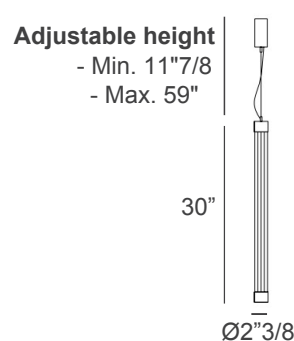

Tube Ends: Molded metal.

Trama

Dimensions

A) 49"5/8W x 2"3/8D x 2"3/8H + 9"3/8MinH to 59"MaxH of Cables and Canopy (Adjustable height) - **TRAMA S1 A**
360° Neonflex 21,6W - 3000°K - 24 Vdc - SMD 2835T - 2536,8 lm - life time 50.000 hrs - Dimmable - Energy Efficiency: A++

D) Ø2"3/8 x 30"H + 11"7/8MinH to 59"MaxH of Cables and Canopy (Adjustable height) - **TRAMA S1 D**
360° Neonflex 12,6W - 3000°K - 24 Vdc - SMD 2835T - 1480 lm - life time 50.000 hrs - Dimmable - Energy Efficiency: A++

A) Horizontal with hook type "F"

B) Horizontal with hook type "F"

C) Vertical with hook type "A"

C) Vertical with hook type "A"

Hook with ceiling cup or metal box & metal cable (A)

- Min. height 7" / Max. height 59"
The height of the lamp is calculated by excluding the hook.

Hook with canopy, metal cables & ceiling cable gripper (F)

- Min. height 9"3/8 / Max. height 59"
The height of the lamp is calculated by excluding the hook.