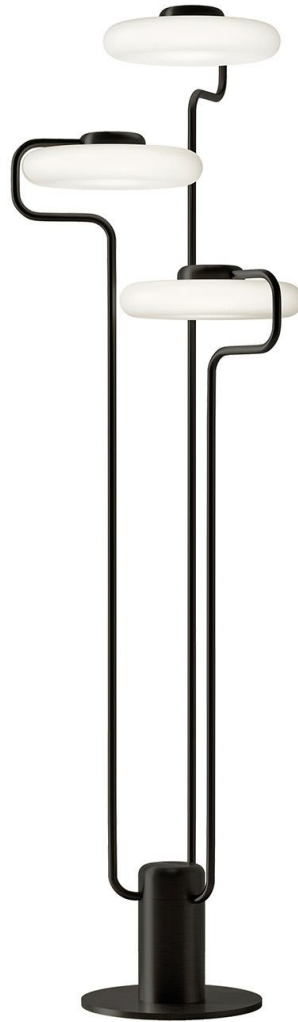

Tratto

Design: Oliver Schick

Description ⊕ IP20 CE

The Italian Tratto floor lamp is a luxury lighting piece crafted in premium metal and opal glass, designed to bring elegance and refined style into any environment. This high-end creation reinterprets the iconic pendant version by inverting its perspective, projecting light upwards with sculptural momentum and transforming function into art.

Finishes & Materials

Structure: Metal.

Shade: Glass.

Tratto

Dimensions

Ø19" x 59"H

Light direction

TECHNICAL DATA

Light source type	Board LED
Lamp power	3 x 14 W
Source luminous flux	4350 lm
Color temperature	2700 K
CRI	>90
Feeding	100-240 V
Dimmer	Yes