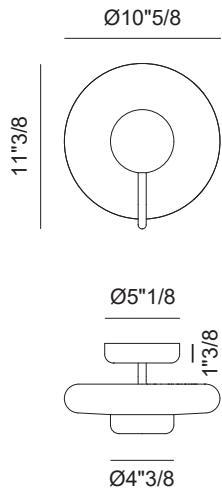

### Dimensions

Ø10"5/8 x 11"3/8H

### TECHNICAL DATA

Light source type	Board LED
Lamp power	1 x 14 W
Source luminous flux	1450 lm
Color temperature	2700 K
CRI	>90
Feeding	220-240 V / 120 V
Dimmable	Yes
Dimming type	Phase cut