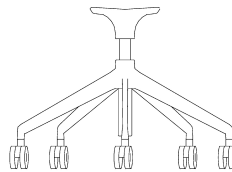

### Dimensions

**Height adjustable version:** 22"7/8W x 21"1/4D x 31"7/8minH to 35"7/8MaxH

**Seat height:** 18"1/8 to 22"

**Armrest Height:** 25"5/8 to 29"1/2

**Fixed height version:** 22"7/8W x 21"1/4D x 32"5/8H

**Seat height:** 18"1/8

**Armrest height:** 26"

#### Base versions:

**5-spoke Low Base  
(Adjustable Height)**

**5-spoke Pyramidal Base  
(Adjustable Height)**

**4-spoke Pyramidal Base  
(Fixed Height)**