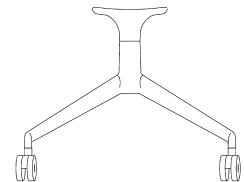

### Dimensions

**Height adjustable version:** 22"7/8W x 21"1/4D x 31"7/8minH to 35"7/8MaxH

**Seat height:** 18"1/8 to 22"

**Armrest Height:** 25"5/8 to 29"1/2

**Fixed height version:** 22"7/8W x 21"1/4D x 32"5/8H

**Seat height:** 18"1/8

**Armrest height:** 26"

#### Base versions:

**5-spoke Low Base  
(Adjustable Height)**

**5-spoke Pyramidal Base  
(Adjustable Height)**

**4-spoke Pyramidal Base  
(Fixed Height)**