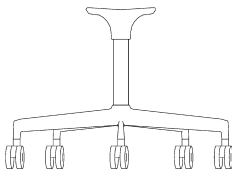

Foil

Dimensions

Height adjustable version: 22"7/8W x 21"1/4D x 31"7/8minH to 35"7/8MaxH

Seat height: 18"1/8 to 22"

Armrest Height: 25"5/8 to 29"1/2

Fixed height version: 22"7/8W x 21"1/4D x 32"5/8H

Seat height: 18"1/8

Armrest height: 26"

Base versions: