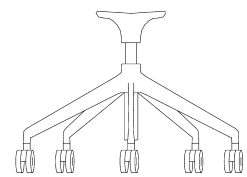

The base comes in three versions:

- 4-spoke pyramidal base, fixed height.
- 5-spoke low base, fixed or adjustable height.
- 5-spoke pyramidal base, adjustable

Available in sandblasted aluminum or powder coated (white or black).

Made in Italy.

Pass

Dimensions

Fixed Height: 23"5/8W x 23"5/8D x 31"1/2H
Seat height: 18"1/8
Armrest Height: 26"

Adjustable Height: 23"5/8W x 23"5/8D x 30"5/8minH to 34"5/8MaxH
Seat height: 17"3/8 to 21"1/4
Armrest Height: 25"1/8 to 29"1/8

Base versions:

**4-spoke pyramidal
(fixed height)**

**5-spoke low
(fixed or adjustable height)**

**5-spoke pyramidal
(adjustable height)**