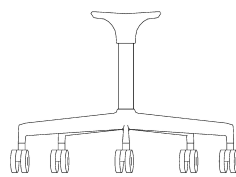

The base comes in three versions:

- 4-spoke pyramidal base, fixed height.
- 5-spoke low base, fixed or adjustable height.
- 5-spoke pyramidal base, adjustable

Available in sandblasted aluminum or powder coated (white or black).

Made in Italy.

Pass

Dimensions

Fixed Height: 23"5/8W x 23"5/8D x 31"1/2H
Seat height: 18"1/8
Armrest Height: 26"

Adjustable Height: 23"5/8W x 23"5/8D x 30"5/8minH to 34"5/8MaxH
Seat height: 17"3/8 to 21"1/4
Armrest Height: 25"1/8 to 29"1/8

Base versions:

**4-spoke pyramidal
(fixed height)**

**5-spoke low
(fixed or adjustable height)**

**5-spoke pyramidal
(adjustable height)**